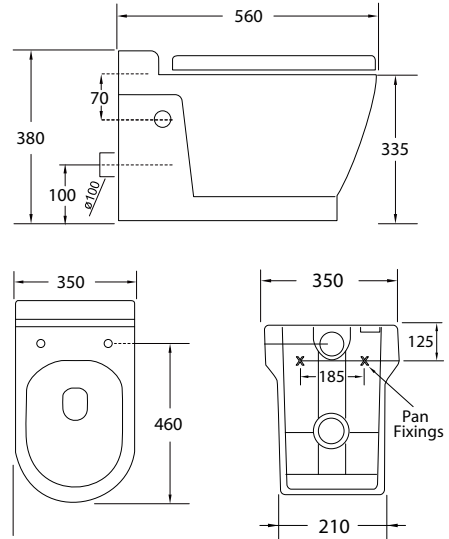

NEXGEN

Wall Hung Pan White

Product Code: H-062

Dimensions

360mm (w) x 560mm (d) x 380mm (h)

DESCRIPTION

This next generation of wall hung pan is eco friendly (4.5L/3L).

It comes with soft close seat as standard.

Its simplicity of form and wall faced pan makes it the perfect choice for any bathroom.

Features

4 Star - Wels 4.5/3 Litres

Soft Close Seat

Made from Vitreous China