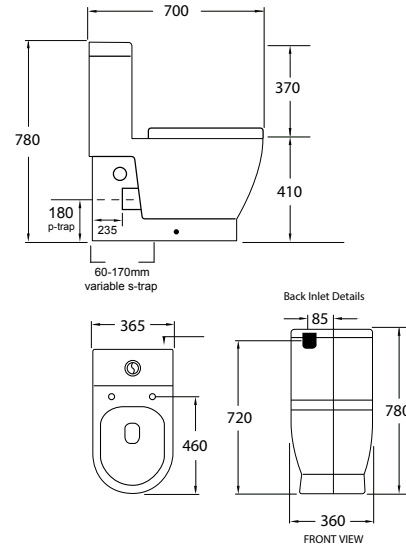

NEXGEN

Nexgen MK11 Wall Faced Toilet Suite White

Product Code: H-8092

Dimensions

365mm (w) x 700mm (d) x 780mm (h)

DESCRIPTION

This next generation of Toilet Suite is eco friendly (4.5L/3L) and equipped with the well known German Geberit Inlet and Outlet Valve.

It comes with soft close seat as standard.

Its simplicity of form and wall faced pan makes it the perfect choice for any bathroom.

Features

Geberit Inlet & Outlet Valve

Bottom & Rear entry Water Inlet Cistern

Supplied with AU-001 - Variobend Connector for S trap Set Out 60 - 190mm

P trap Height 180mm to centre

Au-kada-S Optional S trap Extension up to 260mm

4 Star - Wels 4.5/3 Litres

Soft Close Seat

Made from Vitreous China