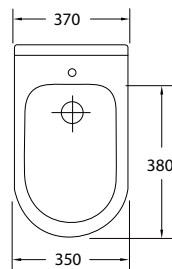

NEXGEN

450mm Wall Faced Floor Bidet White

Product Code: F-062

Dimensions

370mm (w) x 570mm (d) x 450mm (h)

DESCRIPTION

Smooth lines enable ease of cleaning, while its curvacous nature helps to create a modern setting in any bathroom.