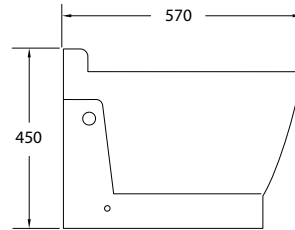

NEXGEN

450mm Wall Faced Floor Bidet White

Product Code: F-062

Dimensions

370mm (w) x 570mm (d) x 450mm (h)

DESCRIPTION

Smooth lines enable ease of cleaning, while its curvacous nature helps to create a modern setting in any bathroom.

Each item has it's own language , the final result is determined by the connection between form and concept.

Quality and comfort.

Features

Fixing to Wall with Back

Complete With Overflow

Made From Vitreous China