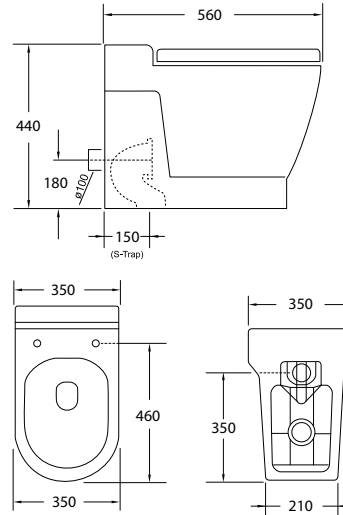

# NEXGEN

Wall Faced Floor Pan White

Product Code: A-162

## Dimensions

350mm (w) x 560mm (d) x 440mm (h)

## DESCRIPTION

This next generation of wall faced pan is eco friendly (4.5L/3L).

It comes with soft close seat as standard.

Its simplicity of form and wall faced pan makes it the perfect choice for any bathroom.

## Features

Supplied with AU-003 -

Variobend Connector for S trap

S trap = 150mm

P trap = 180mm

Made from Vitreous China

Soft Close Seat

4 Star - Wels 4.5/3 Litres