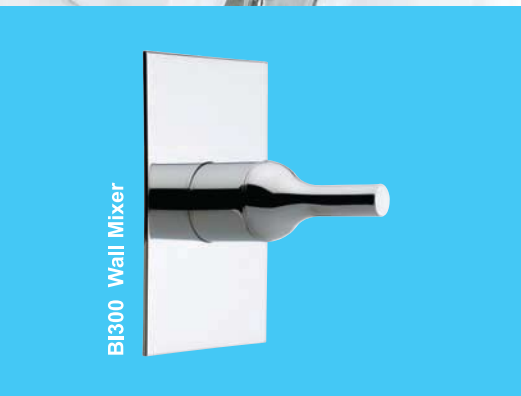

006 206 Bath Spout

paco jaansön

BI310 Wall Mixer with Divertor

BI206 Wall Mixer with Spout

BI300 Wall Mixer

Basin Mixer

CODE

FINISH