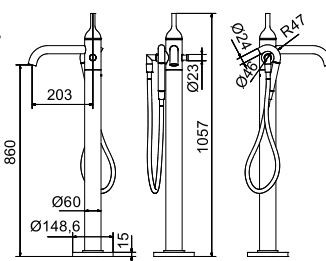

FINISH

CHROME

BI206

Free Standing Bath Filler

CODE

FINISH

CHROME

BI399