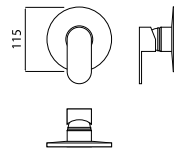

FINISH
CHROME 006 606

Tall Mixer - Swivel

CODE

FINISH
CHROME 006 108

Wall Mixer

CODE

FINISH
CHROME 006 436

Basin Mixer