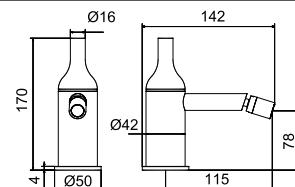

BI300

Bidet Mixer

CODE

FINISH

CHROME

BI220

Wall Mixer with Spout

CODE