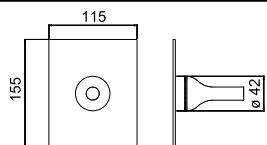

Basin Mixer

CODE

FINISH

CHROME

BI200

Midi Basin Mixer

CODE

FINISH

CHROME

BI204

Tall Basin Mixer

CODE

FINISH

CHROME

BI202

Wall Mixer

CODE

FINISH

CHROME

BI300

Bidet Mixer

CODE

FINISH

CHROME

BI220

Wall Mixer with Spout

CODE

FINISH

CHROME

BI206

Free Standing Bath Filler

CODE

FINISH

CHROME

BI399

Wall Mixer with Divertor

CODE

FINISH

CHROME

BI310