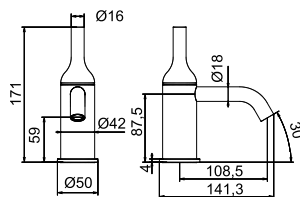

Midi Basin Mixer

CODE

FINISH

CHROME

BI204