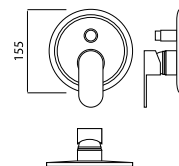

WITH SHELF CODE

FINISH
CHROME 006 106

Wall Mixer with Divertor

CODE

FINISH
CHROME 006 437

Bath Spout

CODE

FINISH
CHROME 006 206