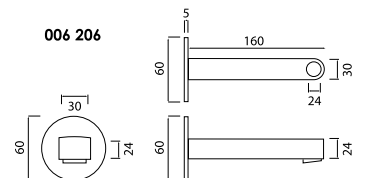

WITH SHELF CODE

FINISH
CHROME 006 106

Wall Mixer with Divertor

CODE

FINISH
CHROME 006 437

Bath Spout

CODE

FINISH
CHROME 006 206