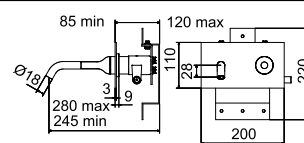

Free Standing Bath Filler

CODE

FINISH

CHROME

BI399