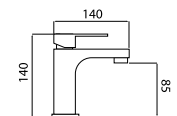

Basin Mixer

WITH SHELF CODE

FINISH
CHROME 006 106