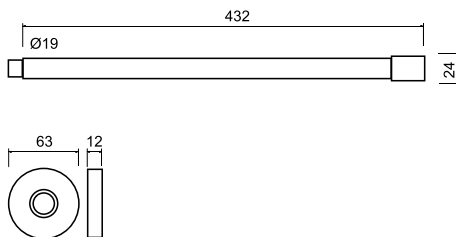

HI-905A Wall Mount Shower Arm

Drop Shower Head

CODE	
COLOUR	
BLUE	DR001
WHITE	DR002
YELLOW	DR003

Wall Mount Shower Arm

CODE	
FINISH	
CHROME	HI-906A

Ceiling Mount Shower Arm

CODE	
FINISH	
CHROME	HI-907C

Wall Mount Shower Arm