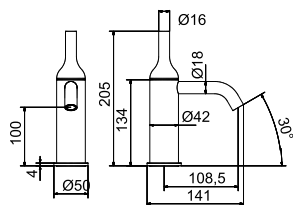

CHROME

BI200

Midi Basin Mixer

CODE

FINISH

CHROME

BI204

Tall Basin Mixer