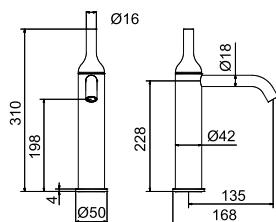

Wall Mixer

CODE

FINISH

CHROME

BI300