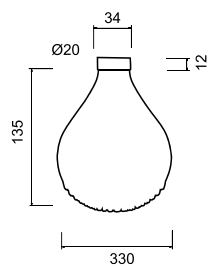

Drop Shower Head

CODE	
COLOUR	
BLUE	DR001
WHITE	DR002
YELLOW	DR003