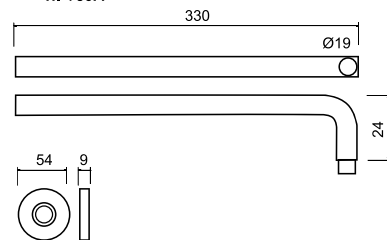

HI-905A Wall Mount Shower Arm

Drop Shower Head

CODE	
COLOUR	
BLUE	DR001
WHITE	DR002
YELLOW	DR003

Wall Mount Shower Arm

CODE	
FINISH	
CHROME	HI-906A

Ceiling Mount Shower Arm

CODE	
FINISH	
CHROME	HI-907C

Wall Mount Shower Arm