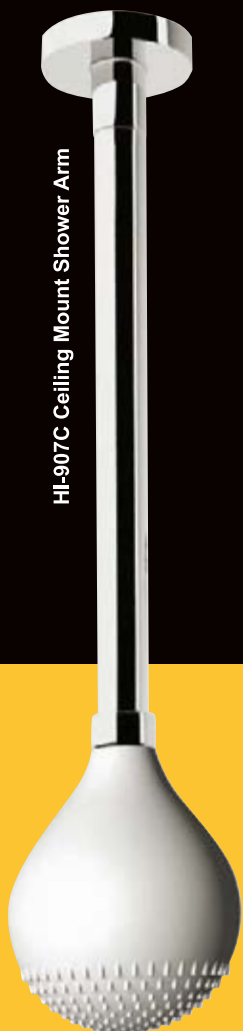

HI-905A Wall Mount Shower Arm

Drop Shower Head

CODE	
COLOUR	
BLUE	DR001
WHITE	DR002
YELLOW	DR003

Wall Mount Shower Arm

CODE	
FINISH	
CHROME	HI-906A

Ceiling Mount Shower Arm

CODE	
FINISH	
CHROME	HI-907C

Wall Mount Shower Arm

WITH SHELF	CODE
FINISH	
CHROME	HI-905A

HL-907C Ceiling Mount Shower Arm

DR001 Blue

silicone pure

to set your imagination streaming

drop

10 year warranty - Italian made and design - WELS 3 Star 7.5L/min.

Fashionably water-wise the Drop shower is one of the most ironic yet practical eco-friendly shower heads on the market. Inspired by the shape of a water drop it is made of silicone giving it a thermal stability of up to 250 degrees and a high resistance to oxygen, ozone and sunlight.