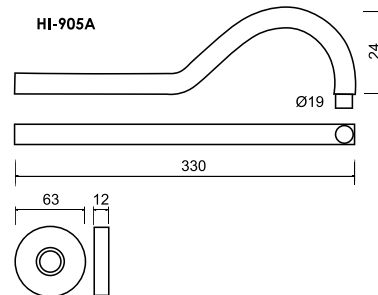

Wall Mount Shower Arm

WITH SHELF	CODE
FINISH	
CHROME	HI-905A