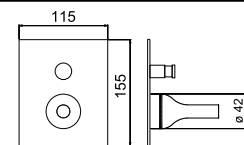

Wall Mixer with Divertor

CODE

FINISH

CHROME

BI310

BI399 Free Standing Bath Filler

BI200 Basin Mixer

BI202 Tall Basin Mixer