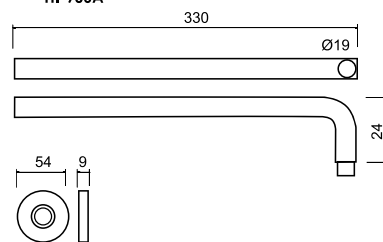

Wall Mount Shower Arm

CODE	
FINISH	
CHROME	HI-906A