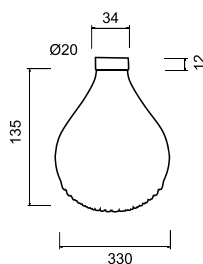

Drop Shower Head

CODE	
COLOUR	
BLUE	DR001
WHITE	DR002
YELLOW	DR003