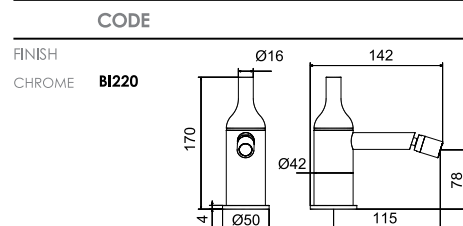

Bidet Mixer