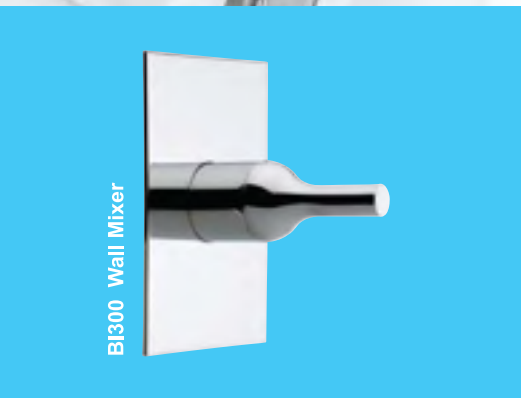

006 206 Bath Spout

paco jaansön

**BI310 Wall Mixer  
with Divertor**

**BI206 Wall Mixer with Spout**

**BI300 Wall Mixer**

**Basin Mixer**

**Midi Basin Mixer**

**Tall Basin Mixer**