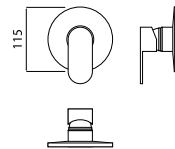

Wall Mixer

CODE

FINISH
CHROME 006 436