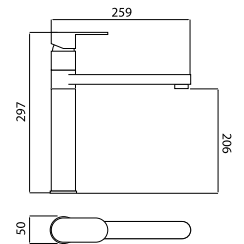

Tall Mixer - Swivel

CODE

FINISH
CHROME 006 108