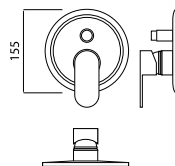

### Bath Spout

CODE

FINISH  
CHROME 006 206

Soft and sinuous curves, but with dramatic overtones. A pleasing & original modern range that's functional above all else.  
Elegant, compact, and graceful - the 25mm cartridge makes it possible.