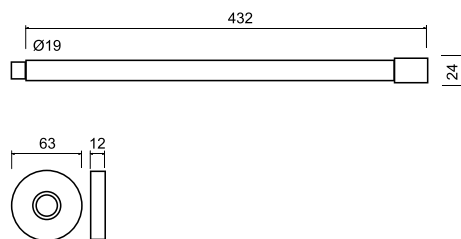

Ceiling Mount Shower Arm

CODE	
FINISH	
CHROME	HI-907C