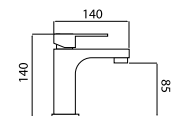

Basin Mixer

WITH SHELF CODE

FINISH
CHROME 006 106