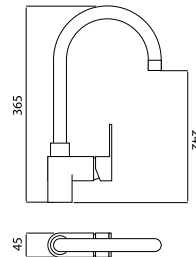

Sink Mixer

CODE

FINISH
CHROME 006 606