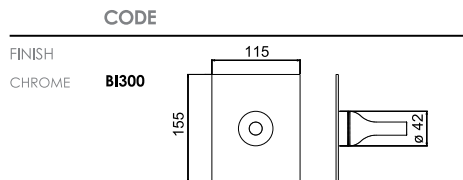

Basin Mixer

Midi Basin Mixer

Tall Basin Mixer

Wall Mixer

Bidet Mixer

Wall Mixer with Spout

Free Standing Bath Filler

Wall Mixer with Divertor