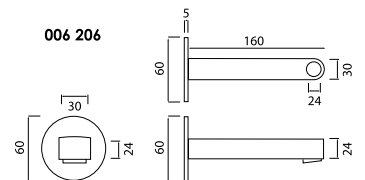

### Bath Spout

CODE

FINISH  
CHROME 006 206

Soft and sinuous curves, but with dramatic overtones. A pleasing & original modern range that's functional above all else.  
Elegant, compact, and graceful - the 25mm cartridge makes it possible.