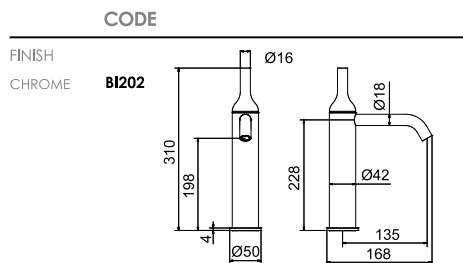

Basin Mixer

Midi Basin Mixer

Tall Basin Mixer

Wall Mixer

Bidet Mixer

Wall Mixer with Spout

Free Standing Bath Filler

Wall Mixer with Divertor