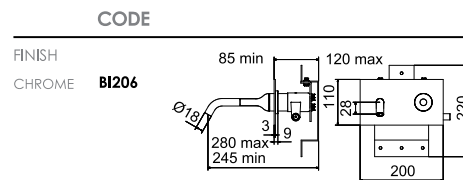

Wall Mixer with Spout