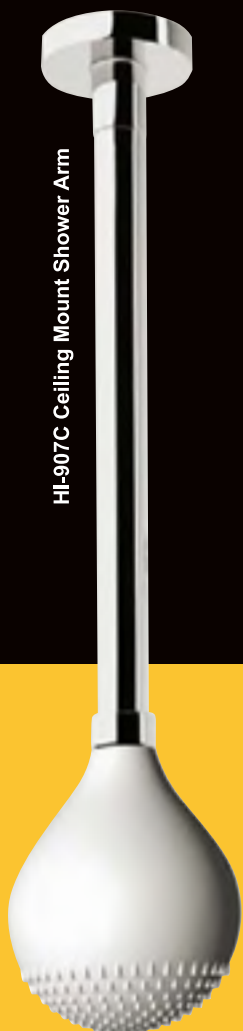

### Tall Mixer - Swivel

CODE

FINISH  
CHROME 006 108

### Bath Spout

CODE

FINISH  
CHROME 006 206

Soft and sinuous curves, but with dramatic overtones. A pleasing & original modern range that's functional above all else.  
Elegant, compact, and graceful - the 25mm cartridge makes it possible.

### Ceiling Mount Shower Arm

CODE	
FINISH	
CHROME	HI-907C

### Wall Mount Shower Arm

WITH SHELF	CODE
FINISH	
CHROME	HI-905A

HL-907C Ceiling Mount Shower Arm

DR001 Blue