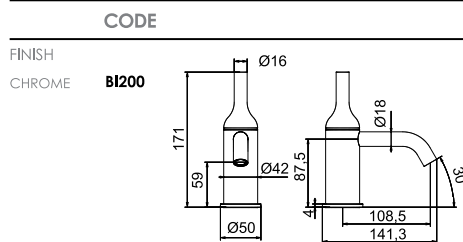

Basin Mixer

Midi Basin Mixer