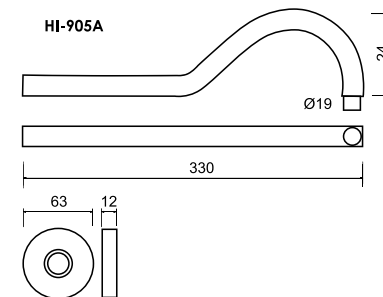

Wall Mount Shower Arm

WITH SHELF	CODE
FINISH	
CHROME	HI-905A