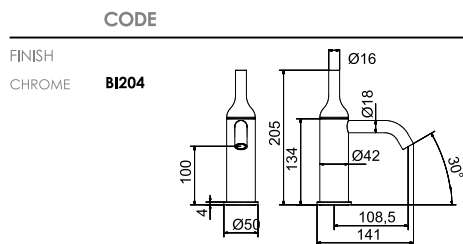

Tall Basin Mixer