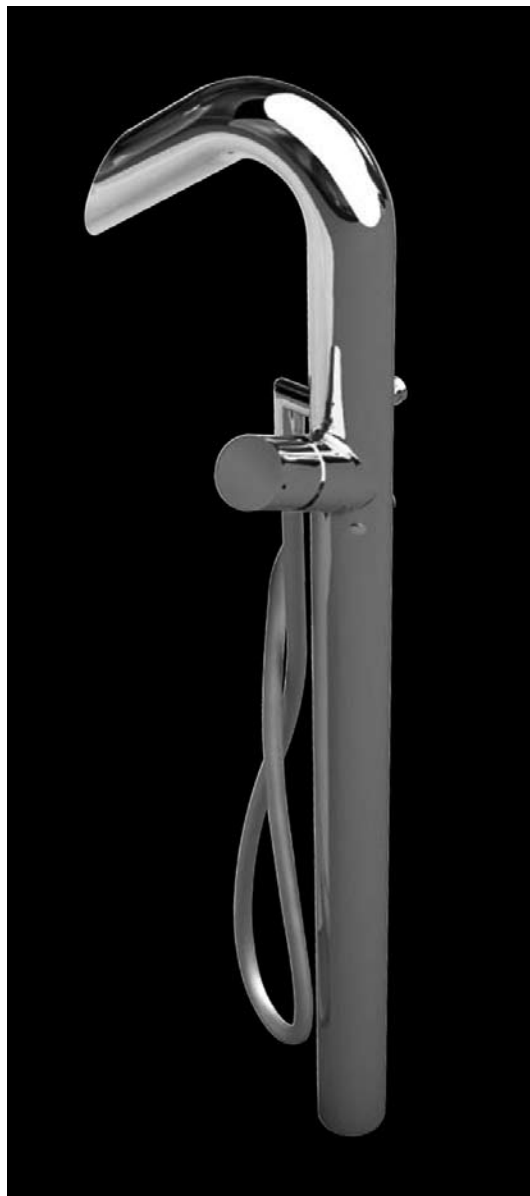

Winner of
Best New Product
Designex 2007
Melbourne

ONLY ONE

Basin Set **00390**

Bidet Mixer **00220**

Bath Filler with Handshower **00250**

Basin Mixer **00200**

ONLY ONE

Wall Spout with Built-in Mixer **00206**

Wall Spout / Mixer
with 360mm Shelf **00210**

Tall Basin Mixer **00202**

Wall Spout / Mixer
with 480mm Shelf **00212**

ONLY ONE

Bath Filler with Hand Shower **00399**

Wall Mixer **00300**

Wall Mixer
with Diverter **00310**