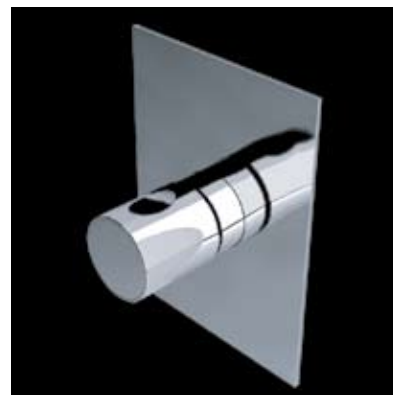

Winner of
Best New Product
Designex 2007
Melbourne

ONLY ONE

Basin Set **00390**

Bidet Mixer **00220**

Bath Filler with Handshower **00250**

Basin Mixer **00200**

ONLY ONE

Wall Spout with Built-in Mixer **00206**

Wall Spout / Mixer
with 360mm Shelf **00210**

Tall Basin Mixer **00202**

Wall Spout / Mixer
with 480mm Shelf **00212**

ONLY ONE

Bath Filler with Hand Shower **00399**

Wall Mixer **00300**

Wall Mixer
with Diverter **00310**