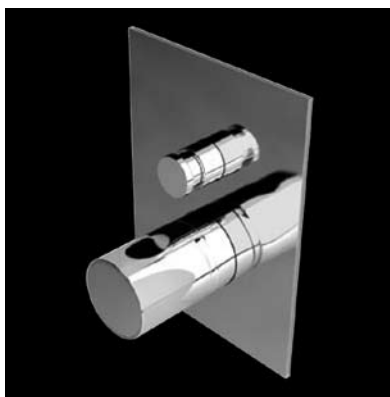

Winner of
Best New Product
Designex 2007
Melbourne

ONLY ONE

Basin Set **00390**

Bidet Mixer **00220**

Bath Filler with Handshower **00250**

Basin Mixer **00200**

ONLY ONE

Wall Spout with Built-in Mixer **00206**

Wall Spout / Mixer
with 360mm Shelf **00210**

Tall Basin Mixer **00202**

Wall Spout / Mixer
with 480mm Shelf **00212**

ONLY ONE

Bath Filler with Hand Shower **00399**

Wall Mixer **00300**

Wall Mixer
with Diverter **00310**