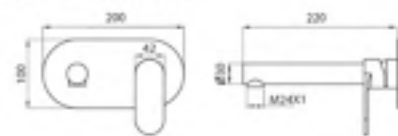

P R O J E C T

TAPWARE SOLUTIONS

isis

The Isis Series of tapware offers unique soft classic lines that allow it to blend in with the latest contemporary designed homes. It is this versatility in design creation that makes this mixer range so appealing.

WELS 5 Star 5.0L/min

pacojaanson©allrightsreserved2012

SINK MIXER

CODE

FINISH

CHROME ALS-ISSM

WALL MIXER

CODE

FINISH

CHROME ALS-ISWM

WALL DIVERTER MIXER

CODE

FINISH

CHROME ALS-ISD

WALL MIXER & SPOUT

CODE

FINISH

CHROME ALS-ISW&S

TALL BASIN MIXER

CODE

FINISH

CHROME ALS-ISTB

BASIN MIXER

CODE

FINISH

CHROME ALS-ISB1

BATH SPOUT

CODE

FINISH

CHROME ALS-006 206

The manufacturer/distributor reserves the right to vary specifications or delete models from their range without prior notification. 15 Year Warranty - 1 year parts & labour and 15 years parts only. Please refer to terms and conditions on www.pacojaanson.com.au

paco jaanson