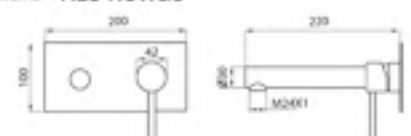

P R O J E C T
TAPWARE SOLUTIONS

rondo

The Rondo Series of tapware offers a minimalist look which is organic in nature. These mixers will provide a soft and easy feel to your home.

WELS 5 Star 5.0L/min

paco jaanson Co. All rights reserved ©2012

BASIN MIXER

CODE

FINISH
CHROME ALS-ROB

WALL MIXER

CODE

FINISH
CHROME ALS-ROWM ALS-ROWMC ALS-ROWMXL

WALL DIVERTER MIXER

CODE

FINISH
CHROME ALS-ROD

WALL MIXER & SPOUT

CODE

FINISH
CHROME ALS-ROW&S

SINK MIXER

CODE

FINISH
CHROME ALS-HD4232

TALL BASIN MIXER

CODE

FINISH
CHROME ALS-ROTB

BATH SPOUT

CODE

CHROME
150mm ALS-40895
180mm ALS-40894
220mm ALS-40899

The manufacturer/distributor reserves the right to vary specifications or delete models from their range without prior notification.
15 Year Warranty - 1 year parts & labour and 15 years parts only. Please refer to terms and conditions on www.pacojaanson.com.au

paco jaanson