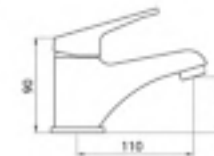

BASIN MIXER

CODE

FINISH

CHROME ALS-41302