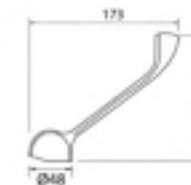

CHROME ALS-41334

MEDICAL HANDLE

CODE

FINISH

CHROME ALS-R167MED

WALL MIXER
70mm Plate or 110mm Plate

WALL DIVERTER MIXER

The manufacturer/distributor reserves the right to vary specifications or delete models from their range without prior notification.
15 Year Warranty - 1 year parts & labour and 15 years parts only. Please refer to terms and conditions on www.pacojaanson.com.au