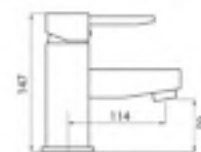

P R O J E C T
TAPWARE SOLUTIONS

rondo

The Rondo Series of tapware offers a minimalist look which is organic in nature. These mixers will provide a soft and easy feel to your home.

WELS 5 Star 5.0L/min

paco jaanson Co. All rights reserved ©2012

BASIN MIXER

CODE

FINISH
CHROME ALS-ROB

WALL MIXER

CODE

FINISH
CHROME ALS-ROWM ALS-ROWMC ALS-ROWMXL

WALL DIVERTER MIXER

CODE

FINISH
CHROME ALS-ROD

WALL MIXER & SPOUT

CODE

FINISH
CHROME ALS-ROW&S

SINK MIXER

CODE

FINISH
CHROME ALS-HD4232

TALL BASIN MIXER

CODE

FINISH
CHROME ALS-ROTB

BATH SPOUT

CODE

CHROME
150mm ALS-40895
180mm ALS-40894
220mm ALS-40899

The manufacturer/distributor reserves the right to vary specifications or delete models from their range without prior notification.
15 Year Warranty - 1 year parts & labour and 15 years parts only. Please refer to terms and conditions on www.pacojaanson.com.au

paco jaanson