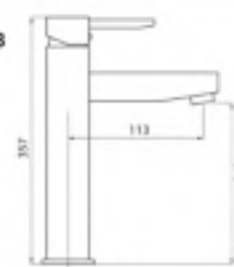

CODE

FINISH
CHROME ALS-ROTB

BATH SPOUT

CODE

CHROME
150mm ALS-40895
180mm ALS-40894
220mm ALS-40899

WALL MIXER
70mm Plate or
110mm Plate

WALL MIXER
100mm Square Plate

WALL DIVERTER MIXER