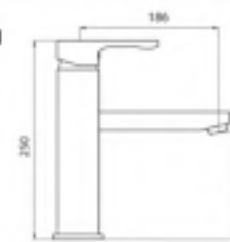

SINK MIXER

CODE

FINISH

CHROME ALS-ISSM

WALL MIXER

CODE

FINISH

CHROME ALS-ISWM