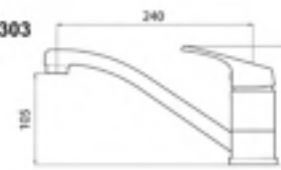

P R O J E C T

TAPWARE SOLUTIONS

standart

The Standart Series of tapware offers a simplistic tone with it's blend of clean lines and smooth curves. The styling of these mixers will add a unique dimension to every home.

WELS 5 Star 5.0L/min

pacojaanson©allrightsreserved2012

All tapware in the PROJECT range comply with the requirements of the Plumbing Code of Australia and the specifications listed in relevant Australian Standards.

SINK MIXER

CODE

FINISH

CHROME ALS-41303

BASIN MIXER

CODE

FINISH

CHROME ALS-41302

WALL MIXER

CODE

FINISH

CHROME ALS-41335XL

CODE

FINISH

CHROME ALS-41335

SOLID HANDLE

CODE

FINISH

CHROME ALS-R9SLD

WALL DIVERTER MIXER

CODE

FINISH

CHROME ALS-41334

MEDICAL HANDLE

CODE

FINISH

CHROME ALS-R167MED

The manufacturer/distributor reserves the right to vary specifications or delete models from their range without prior notification.
15 Year Warranty - 1 year parts & labour and 15 years parts only. Please refer to terms and conditions on www.pacojaanson.com.au

paco jaanson