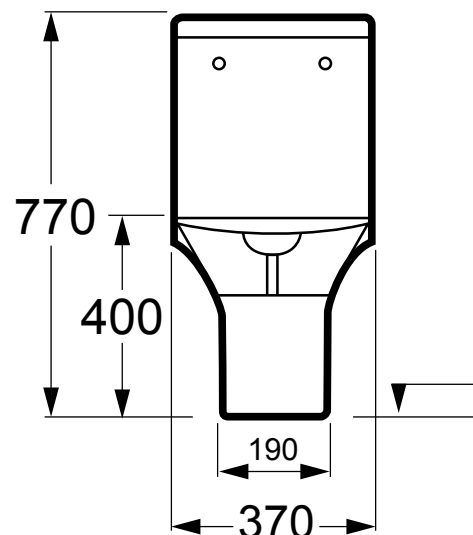

Fixings / Brackets

Floor fixing kit included

WaterMark

AS1172.1/2
LIC.WMKA 21900
SAI Global