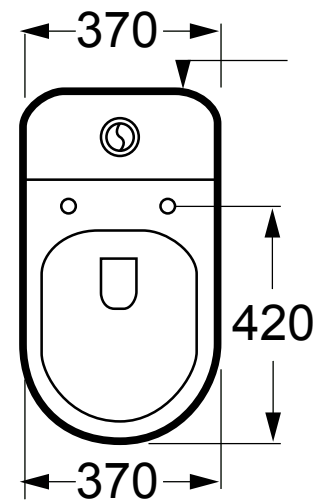

Fixings / Brackets

Floor fixing kit included

WaterMark

AS1172.1/2
LIC.WMKA 21900
SAI Global