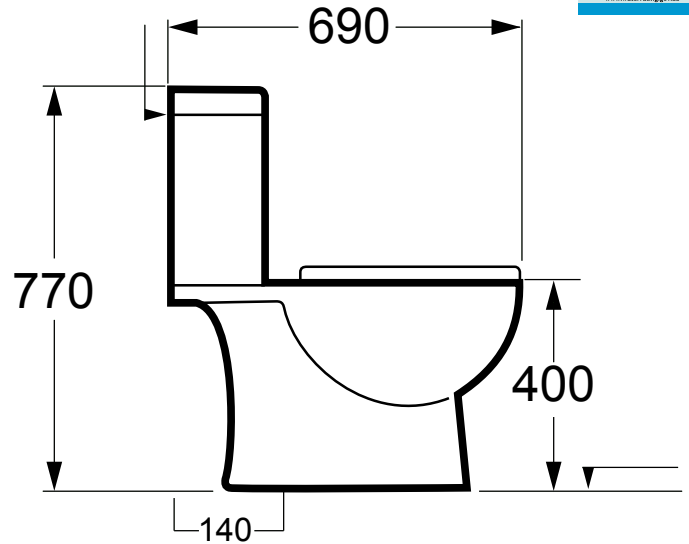

Fixings / Brackets

Floor fixing kit included

WaterMark

AS1172.1/2
LIC.WMKA 21900
SAI Global