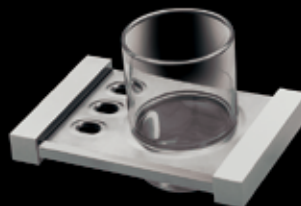

HI 3586 TOILET ROLL HOLDER
20mm(h) x 75mm(d) x 190mm(w)

HI 3511 SOAP DISH
20mm(h) x 100mm(d) x 150mm(w)

HI 3580 TOWEL HOLDER
20mm(h) x 70mm(d) x 255mm(w)

HI 3587 SHELF
20mm(h) x 120mm(d) x 450mm(w)

HI 3589 TOOTHBRUSH HOLDER
Glass - 95mm(h) x 65mm(w)
Bracket - 20mm(h) x 100(d) x 150mm(w)

HI 3588 TOILET BRUSH
Brush 370mm(h) x 70mm(w)
Cup & Bracket 130mm(h) x 120mm(d) x 150mm(w)