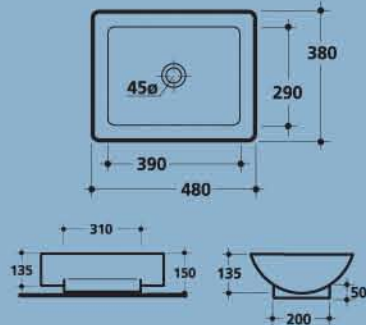

"SANTIAGO"  
NTH BENCH MOUNT  
Code: VAL-Santiago

"MANAGUA"  
NTH BENCH MOUNT  
Code: VAL-Managua

"SERA-COCO"  
NTH BENCH MOUNT / WALL HUNG  
Code: SER7002

"TECNO"  
1TH WALL HUNG  
Code: KER-Tecno

"AVANT 48"  
BENCH MOUNT  
Code: KER-Avant48