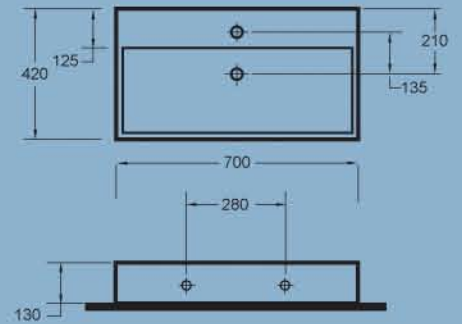

"PURITY"
1TH BENCH MOUNT / WALL HUNG
Code SER2508