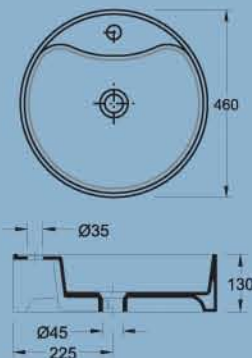

"DALLAS"

1TH BENCH MOUNT
Code: VAL-Dallas