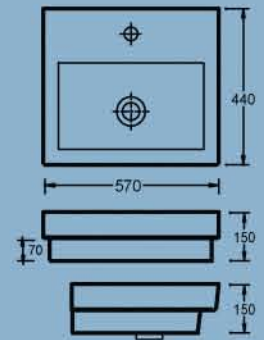

## Ego

BIDET  
Code: KER3220

"RECIFE Semi-Recessed"

1TH SEMI RECESS  
Code: VAL-RecifeS/R

"RECIFE"

1TH BENCH MOUNT / WALL HUNG  
Code: VAL-Recife

"STEP"

1TH BENCH MOUNT / WALL HUNG BASIN  
Code: SER7746