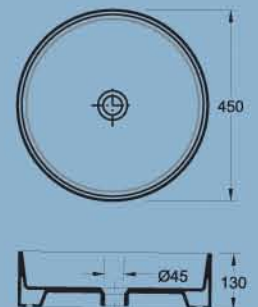

"CHICAGO"

NTH BENCH MOUNT
Code: VAL-Chicago