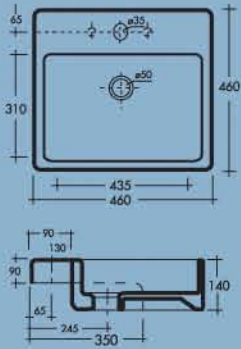

"RECIFE Semi-Recessed"

1TH SEMI RECESS
Code: VAL-RecifeS/R