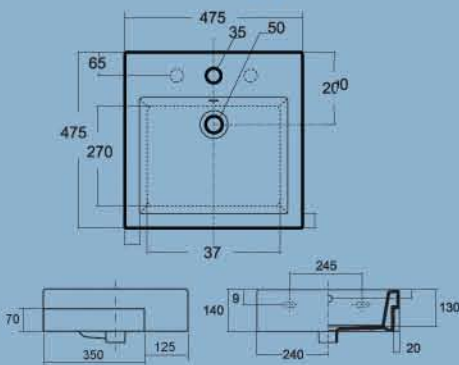

## Ego

BIDET  
Code: KER3220

"RECIFE Semi-Recessed"

1TH SEMI RECESS  
Code: VAL-RecifeS/R

"RECIFE"

1TH BENCH MOUNT / WALL HUNG  
Code: VAL-Recife

"STEP"

1TH BENCH MOUNT / WALL HUNG BASIN  
Code: SER7746