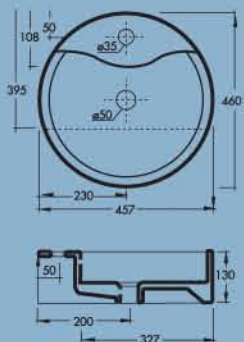

"FLIC SEMI RECESSED"

1TH SEMI-RECESSED - FULLY GLAZED  
Code: KER-Fliscr

"FLIC"

1TH BENCH MOUNT  
Code: KER-Flic

WALL MOUNTING BRACKET  
Code: AL-SOPLV

"LORENZO"

BENCH MOUNT - ALL SIDES GLAZED  
Code: NTH-AL-LVCERBL02 1TH-AL-LVCERBL02T