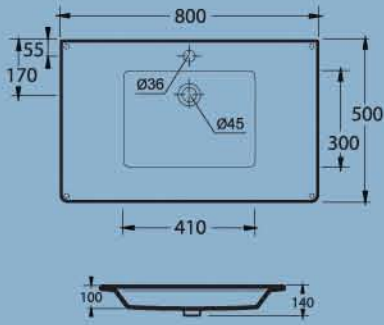

"TECNO"
1TH WALL HUNG
Code: KER-Tecno