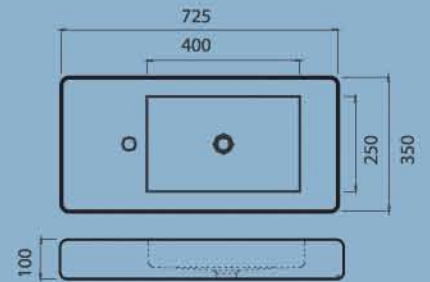

WALL MOUNTING BRACKET
Code: AL-SOPLV

"LORENZO"

BENCH MOUNT - ALL SIDES GLAZED
Code: NTH-AL-LVCERBL02 1TH-AL-LVCERBL02T