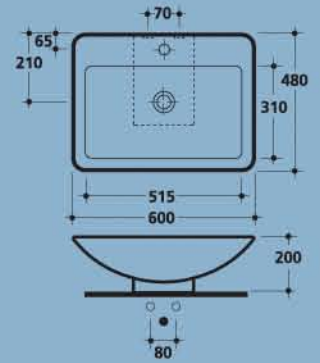

"SANTIAGO"  
NTH BENCH MOUNT  
Code: VAL-Santiago

"MANAGUA"  
NTH BENCH MOUNT  
Code: VAL-Managua

"SERA-COCO"  
NTH BENCH MOUNT / WALL HUNG  
Code: SER7002

"TECNO"  
1TH WALL HUNG  
Code: KER-Tecno

"AVANT 48"  
BENCH MOUNT  
Code: KER-Avant48