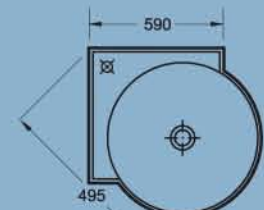

"OPAL 400"
1TH BENCH MOUNT / WALL MOUNT
Code: Opal7004