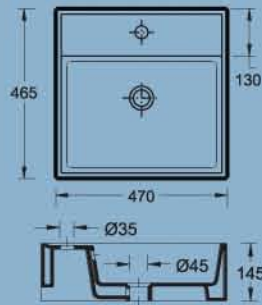

"RECIFE"

1TH BENCH MOUNT / WALL HUNG
Code: VAL-Recife