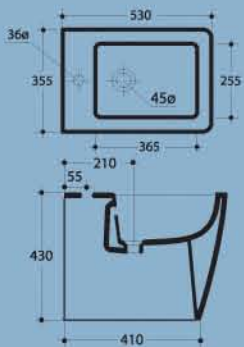

"OPERA 90"
Codes: NTH KER-Opera-0th 1TH KER-Opera-1th
SUPPORT CRADLE Code: KER-Support-Opera