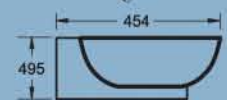

"OPAL 400"
1TH BENCH MOUNT / WALL MOUNT
Code: Opal7004