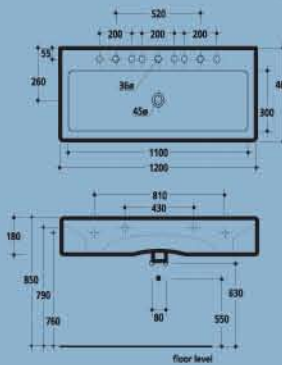

"APOTEOSI 120"
WALL HUNG BASIN
Codes: NTH KER-Apoteosi-0th 2TH KER-Apoteosi-2th