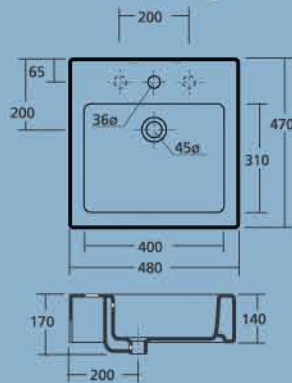

"FLIC"

1TH BENCH MOUNT
Code: KER-Flic