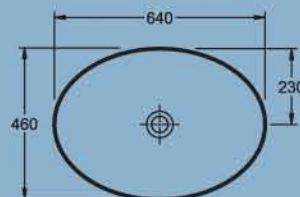

"TANGER"
UNDER COUNTER
Code: VAL-Tanger