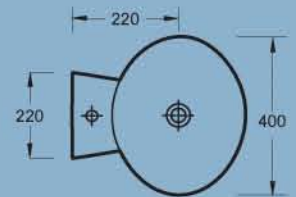

"BESSA"
NTH BENCH MOUNT
Code: SER7006