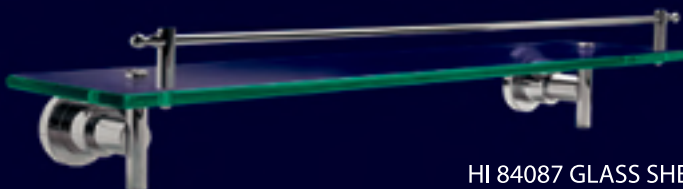

Beautiful Bathroom

Accessories

SELECTION **mica**
REFLECTING ELEGANCE & STYLE

Mica accessories are architecturally designed with European flair
The range is manufactured using brass material and the finest quality polished chrome finish

HI 84086 TOILET ROLL HOLDER
72mm(d) x 172mm(w)

HI 84011 SOAP BASKET
115mm(d) x 185mm(w) x 25mm(h)

HI 84080 TOWEL RING
72mm(d) x 125mm(w)

HI 84062 TOWEL SHELF
180mm(d) x 260mm(d) x 600mm(w)

HI 84087 GLASS SHELF
125mm(d) x 90(d) x 520mm(w)

HI 84088 TOILET BRUSH
Brush - 370mm(h) x 70mm(w)
Cup - 110mm(d) x 120mm(w)