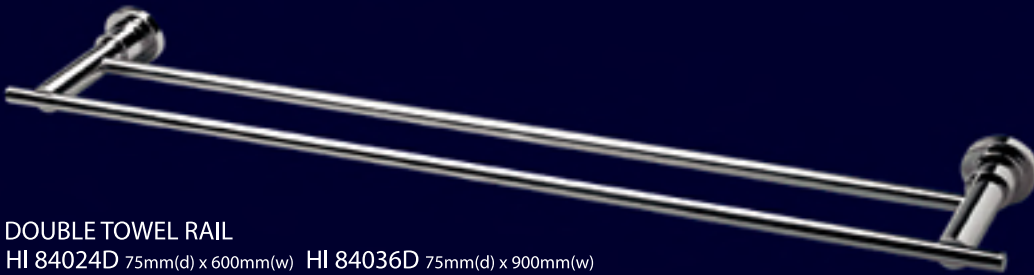

Beautiful Bathroom

Accessories

SELECTION **mica**
REFLECTING ELEGANCE & STYLE

Mica accessories are architecturally designed with European flair
The range is manufactured using brass material and the finest quality polished chrome finish

SELECTION Mica

Finish : Polished Chrome

HI 84082 SINGLE ROBE HOOK
70mm(h) x 70mm(d) x 46mm(w)

SINGLE TOWEL RAIL
HI 84024 75mm(d) x 600mm(w) HI 84036 75mm(d) x 900mm(w)

DOUBLE TOWEL RAIL
HI 84024D 75mm(d) x 600mm(w) HI 84036D 75mm(d) x 900mm(w)

HI 84086 TOILET ROLL HOLDER
72mm(d) x 172mm(w)

HI 84011 SOAP BASKET
115mm(d) x 185mm(w) x 25mm(h)

HI 84080 TOWEL RING
72mm(d) x 125mm(w)

HI 84062 TOWEL SHELF
180mm(d) x 260mm(d) x 600mm(w)

HI 84087 GLASS SHELF
125mm(d) x 90(d) x 520mm(w)

HI 84088 TOILET BRUSH
Brush - 370mm(h) x 70mm(w)
Cup - 110mm(d) x 120mm(w)