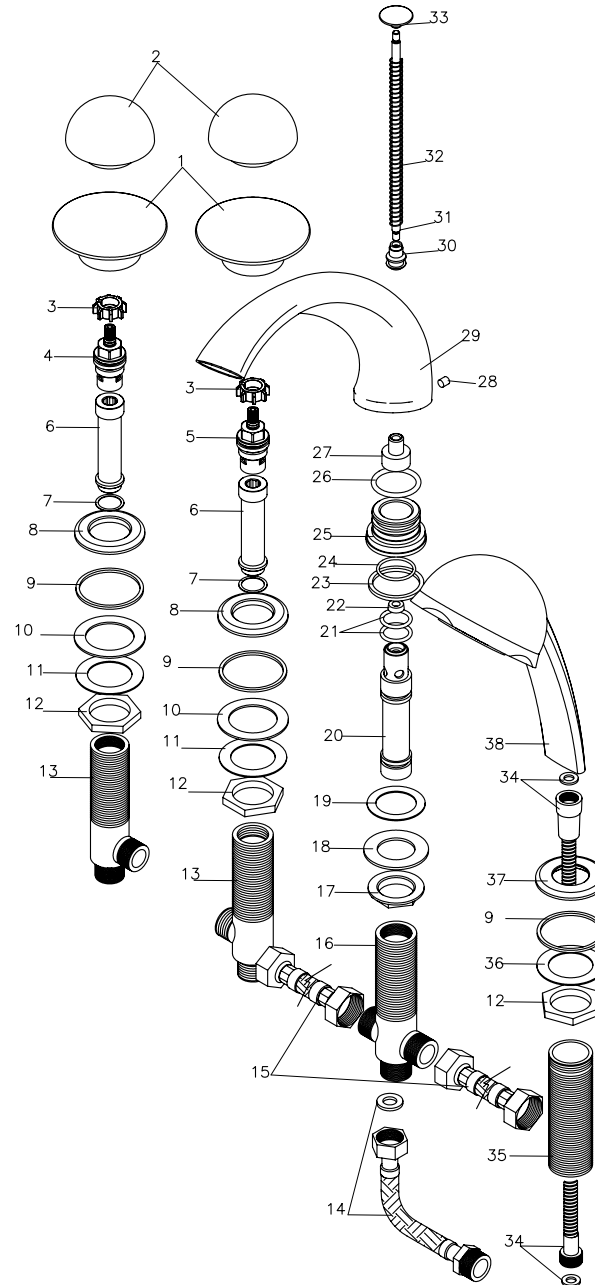

064.503
065.503

bimando baño-ducha de sobremesa 3/4"
rim mounted bath and shower 3/4"