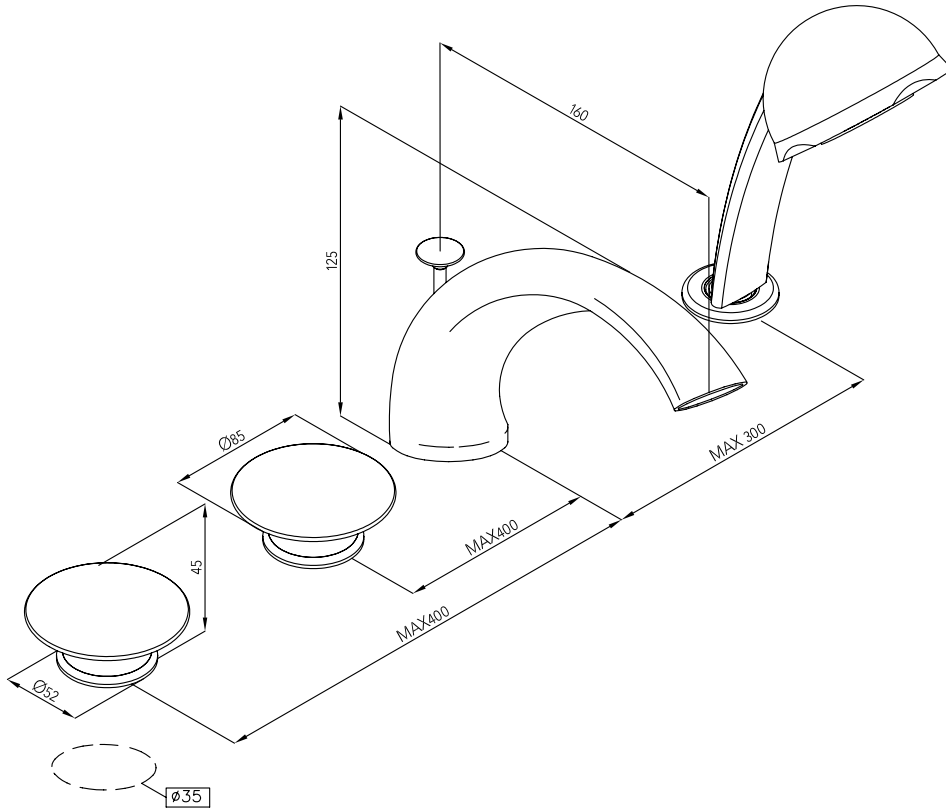

064.503
065.503

dimensiones
dimensions

064.503
065.503

bimando baño-ducha de sobremesa 3/4"
rim mounted bath and shower 3/4"

| Item | Cant. Pcs. | Codigo Code | Observ. |
|------|------------|-------------|-------------------------|
| 1 | 2 | 600.333 | 064.503 NAUTILUS |
| 2 | 2 | 600.334 | 065.503 ULYSSES |
| 3 | 2 | 810.020 | |
| 4 | 1 | 500.619 | 3/4" gas izquierda/left |
| 5 | 1 | 500.600 | 3/4" gas derecha/right |
| 6 | 2 | 825.124 | |
| 7 | 2 | 875.027 | |
| 8 | 2 | 826.104 | |
| 9 | 3 | 885.119 | |
| 10 | 2 | 830.030 | |
| 11 | 2 | 885.071 | |
| 12 | 3 | 825.122 | |
| 13 | 2 | 815.101 | |
| 14 | 1 | 835.006 | |
| 15 | 2 | 835.039 | |
| 16 | 1 | 815.064 | |
| 17 | 1 | 870.035 | |
| 18 | 2 | 830.005 | |
| 19 | 4 | 885.039 | |
| 20 | 2 | 825.090 | |
| 21 | 2 | 885.036 | |
| 22 | 1 | 885.041 | |
| 23 | 1 | 885.139 | |
| 24 | 1 | 885.037 | |
| 25 | 1 | 825.091 | |
| 26 | 1 | 885.035 | |
| 27 | 1 | 825.089 | |
| 28 | 1 | 870.041 | |
| 29 | 1 | 820.270 | |
| 30 | 1 | 825.092 | |
| 31 | 1 | 825.093 | |
| 32 | 1 | 880.001 | |
| 33 | 1 | 826.152 | |
| 34 | 1 | 600.468 | |
| 35 | 1 | 810.148 | |
| 36 | 1 | 830.003 | |
| 37 | 1 | 826.158 | |
| 38 | 1 | 600.413 | |