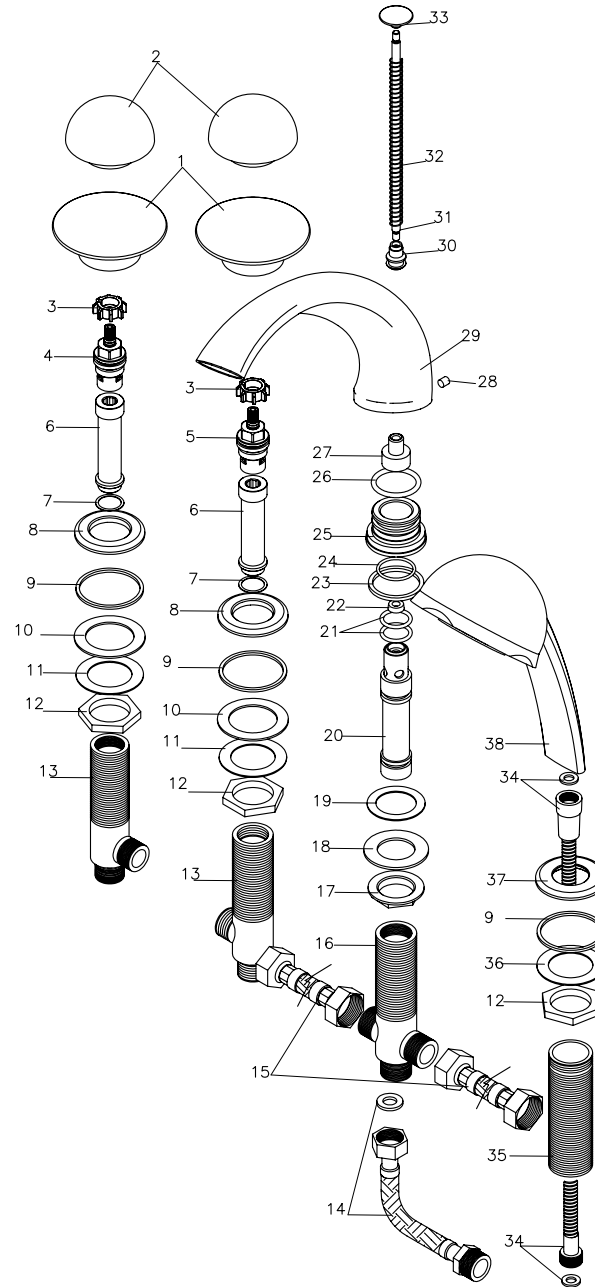

064.503
065.503

dimensiones
dimensions

064.503
065.503

bimando baño-ducha de sobremesa 3/4"
rim mounted bath and shower 3/4"

| Item | Cant. Pcs. | Codigo Code | Observ. |
|------|------------|-------------|-------------------------|
| 1 | 2 | 600.333 | 064.503 NAUTILUS |
| 2 | 2 | 600.334 | 065.503 ULYSSES |
| 3 | 2 | 810.020 | |
| 4 | 1 | 500.619 | 3/4" gas izquierda/left |
| 5 | 1 | 500.600 | 3/4" gas derecha/right |
| 6 | 2 | 825.124 | |
| 7 | 2 | 875.027 | |
| 8 | 2 | 826.104 | |
| 9 | 3 | 885.119 | |
| 10 | 2 | 830.030 | |
| 11 | 2 | 885.071 | |
| 12 | 3 | 825.122 | |
| 13 | 2 | 815.101 | |
| 14 | 1 | 835.006 | |
| 15 | 2 | 835.039 | |
| 16 | 1 | 815.064 | |
| 17 | 1 | 870.035 | |
| 18 | 2 | 830.005 | |
| 19 | 4 | 885.039 | |
| 20 | 2 | 825.090 | |
| 21 | 2 | 885.036 | |
| 22 | 1 | 885.041 | |
| 23 | 1 | 885.139 | |
| 24 | 1 | 885.037 | |
| 25 | 1 | 825.091 | |
| 26 | 1 | 885.035 | |
| 27 | 1 | 825.089 | |
| 28 | 1 | 870.041 | |
| 29 | 1 | 820.270 | |
| 30 | 1 | 825.092 | |
| 31 | 1 | 825.093 | |
| 32 | 1 | 880.001 | |
| 33 | 1 | 826.152 | |
| 34 | 1 | 600.468 | |
| 35 | 1 | 810.148 | |
| 36 | 1 | 830.003 | |
| 37 | 1 | 826.158 | |
| 38 | 1 | 600.413 | |