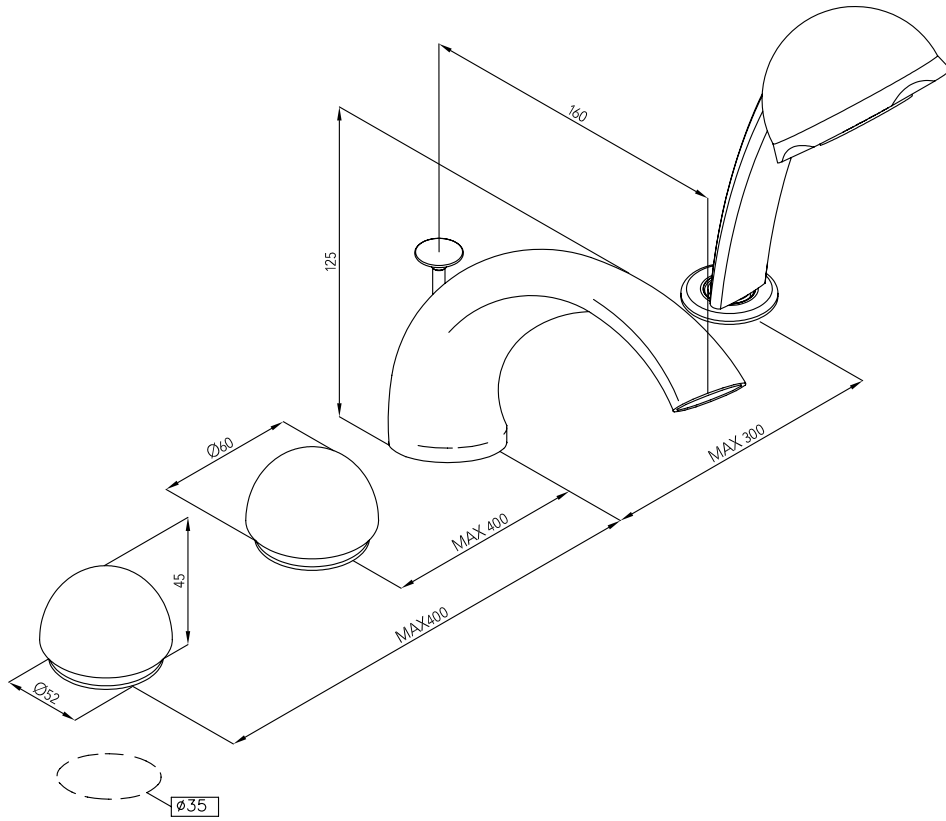

065.503

dimensiones
dimensions