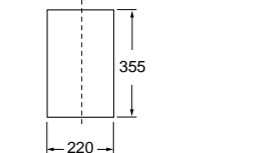

INKA BENCH MODULES

CODE

KER3415

CODE

KER3416

CODE

KER3417

CODE

KER3418