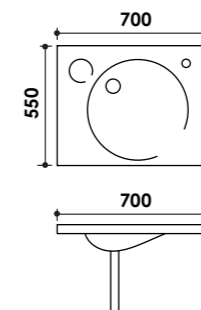

TOPS

TOP 70

CODE

FINISH

WITHOUT MIRROR
GROOVE
VISIBLE SUPPORTS

TILV03BLCR