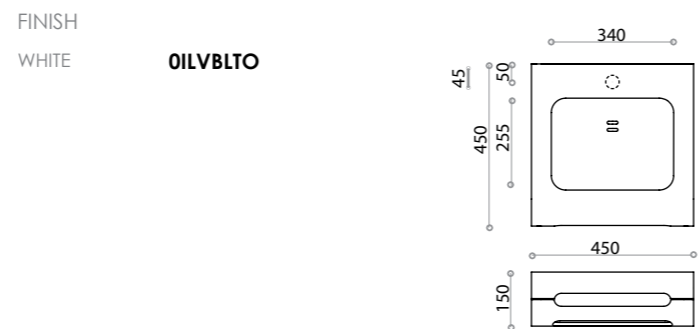

DIVERTOR WALL MIXER

SHOWER CODE

BASIN WITH MIRROR + LIGHTS

FURNITURE CODE

WALL HUNG BASIN WITH ONE TAP HOLE

FURNITURE CODE

TALL BOY CABINET

FURNITURE CODE