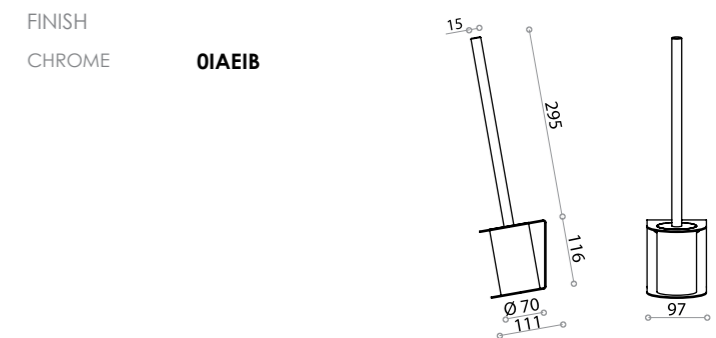

TOILET BRUSH

ACCESSORY CODE