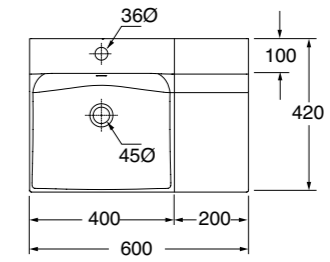

BASIN - BUDDY 60

WALL MOUNT CODE

KER3402