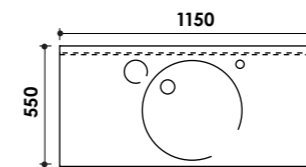

TOP 115

CODE

FINISH

WITHOUT MIRROR
GROOVE
VISIBLE SUPPORTS

TILV01BLCR