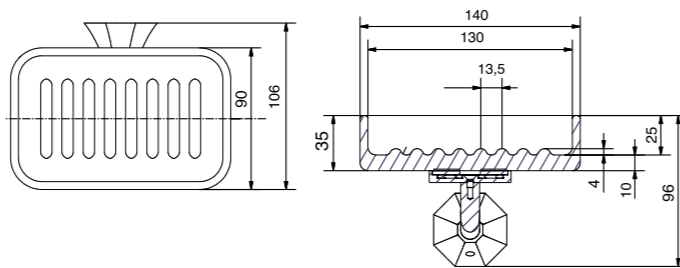

SOAP DISH CODE

FINISH
CHROME/CERAMIC **BL008**