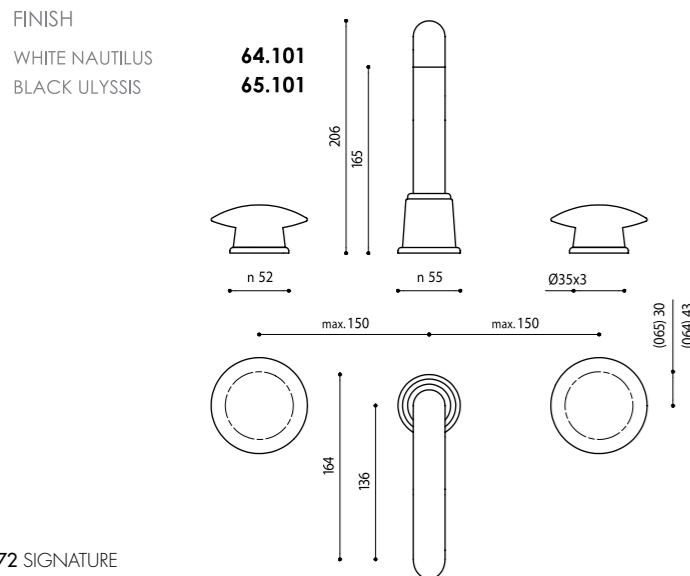

GESTO CODE

FINISH
POLISHED CHROME **GES239**

TAPWARE

TALL BASIN MIXER CODE

WALL SET CODE

WALL MIXER CODE

BASIN SET CODE

LLADRO