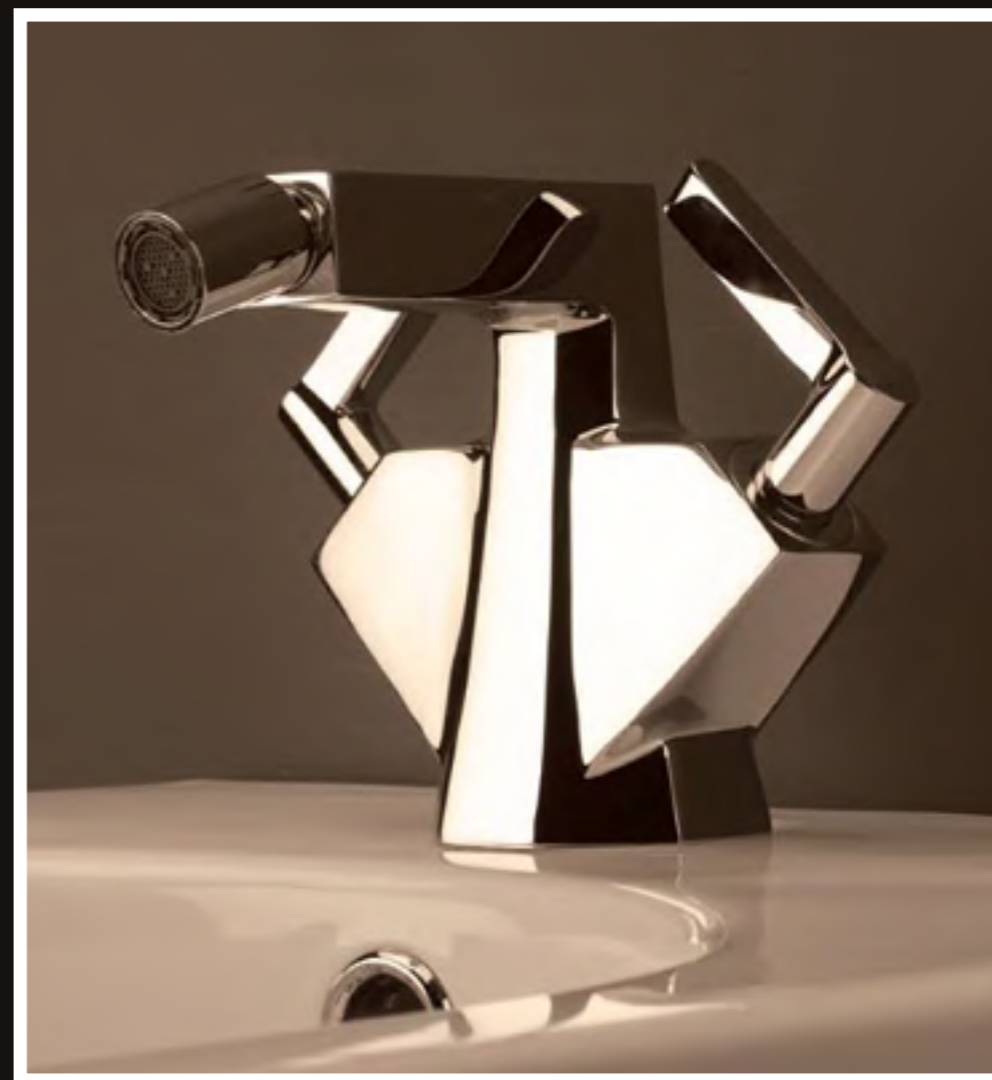

VANGUARD

SET YOURSELF FREE

It is an interpretation inspired by twenties & thirties Design Vanguard. Through this project the desire is to go deep inside the culture of the period between the two World Wars inspiring itself above all to Jean Puiforcat, French Artist and Designer who worked during those years.

BELMONDO

DESIGN MAURIZIO DURANTI

Si tratta di una interpretazione ispirata dagli anni venti e trenta del Design Vanguard. Tramite questo progetto il desiderio è di andare in profondità dentro la cultura del periodo tra le due guerre mondiali ispirandosi al di sopra di tutto per Jean Puiforcat, artista francese e designer che ha lavorato in quei anni.

BELMONDO

Cambiare il modo di pensare al bagno.
Un passo avanti, e qui è una gamma vorrete ammirare. Linee morbide e sinuose, ma con la mente dei suoi propri. Un tocco piacevole e originale, che è funzionale sopra di tutto.

LASCIATI LIBERI

Change the way you think about the bathroom.
A step up, and here is a range you'll want to admire. Soft and sinuous lines, but with a mind of it's own. A pleasing and original touch that is functional above all else.