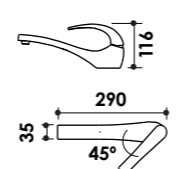

WALL/BENCH CODE

FINISH

WHITE CERAMIC
SIZE 90X42cm

KER3144

ALSO AVAILABLE WITH NO TAPHOLE*

WALL/BENCH CODE

FINISH

WHITE CERAMIC
SIZE 75X42cm

KER3143

ALSO AVAILABLE WITH NO TAPHOLE*

WC SUITE

FLOOR MOUNT CODE

FINISH

WHITE CERAMIC
SIZE 50X28cm

KER3117

SOFT CLOSE SEAT

KER3188

STAINLESS STEEL WASHBASIN

380 CODE

FINISH

SAND BLASTED
WHITE ENAMELLED

AELA38
AELA38BL

STAINLESS STEEL WASHBASIN

550 CODE

FINISH

SAND BLASTED
WHITE ENAMELLED

AELA55
AELA55BL

CERAMIC WASHBASIN

550 CODE

FINISH

WHITE ENAMELLED

AELC55BL (1 TAPHOLE)
AELC55BL-0TH (NO TAPHOLE)

TAP

CODE

FINISH

SATIN CHROME
SHINY CHROME

AEMLCM
AEMLCR

TOPS

TOP 70

CODE

FINISH

WITHOUT MIRROR
GROOVE
VISIBLE SUPPORTS

TILV03BLCR

TOP 115

CODE

FINISH

WITHOUT MIRROR
GROOVE
VISIBLE SUPPORTS

TILV01BLCR

WITH GROOVE

INVISIBLE SUPPORTS

TILV02BLCR

TOP 180

CODE

FINISH

WITHOUT MIRROR
GROOVE
VISIBLE SUPPORTS

TIL04BLCR *

TAP

CODE

TIML01BL
TIML01CR

TAP MIXER

FINISH
WHITE
CHROME

MIRRORS

MIRROR 115

CODE

FINISH

SQUARE MIRROR
W/WHITE SERIGRAPHY

TIE01

MIRROR 75

CODE

FINISH

ROUND MIRROR
W/WHITE SERIGRAPHY

TIE02

WASHBASINS

SQUARE

CODE

FINISH

WHITE CERAMIC
BLACK CERAMIC
SIZE 39.8X39.8cm

LV-QUCERABL
LV-QUCERANG