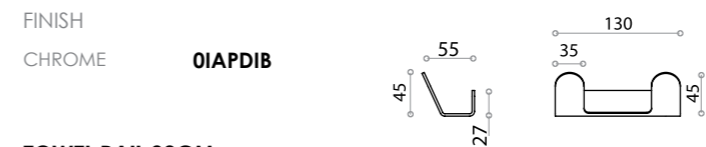

ACCESSORY CODE

TOWEL RAIL 30CM

ACCESSORY CODE

TOWEL RAIL 45CM

ACCESSORY CODE

TOWEL SHELF

ACCESSORY CODE

SHOWER BASKET