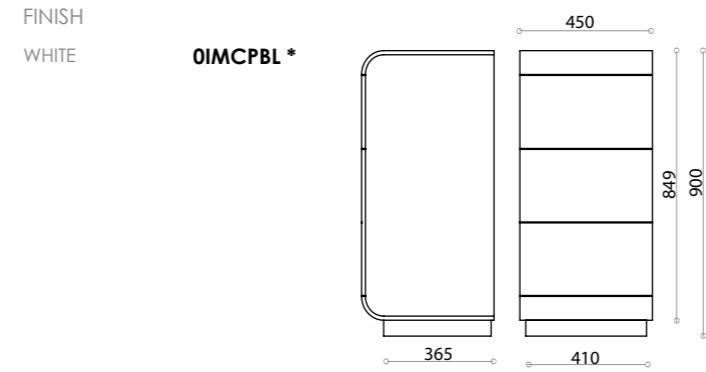

DRAW UNIT

FURNITURE CODE