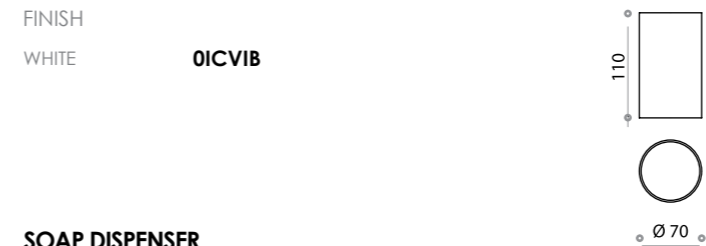

ORA ITO

DRAW UNIT

FURNITURE CODE

TOOTHBRUSH TUMBLE

ACCESSORY CODE

SOAP DISPENSER

ACCESSORY CODE

DOUBLE ROB HOOK