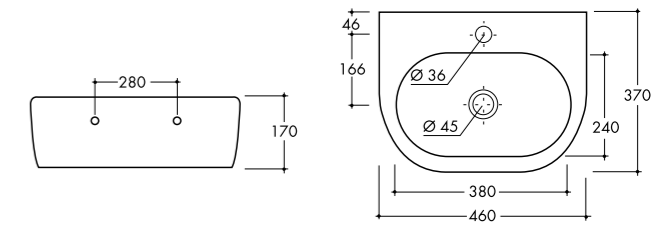

FINISH

WHITE CERAMIC
SIZE 46X37cm

KER3140

ALSO AVAILABLE WITH NO TAPHOLE*

BIDET

WALL HUNG CODE

FINISH

WHITE CERAMIC
SIZE 530X425mm