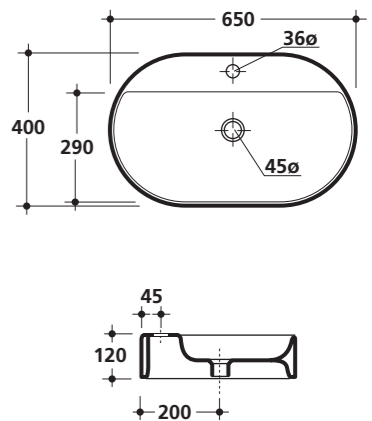

WHITE CERAMIC **SCA8051**
SIZE 50X38cm

KONG 50R CODE

FINISH

WHITE CERAMIC **SCA8051/R**
SIZE 50X38cm

RING

RING 65 CODE

FINISH

WHITE CERAMIC **KER3043**
BENCH MOUNT