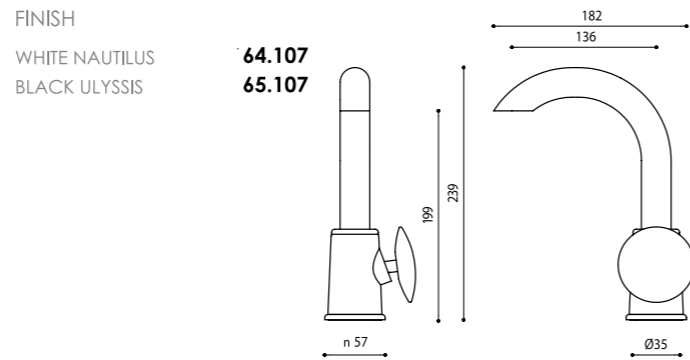

BASIN MIXER CODE