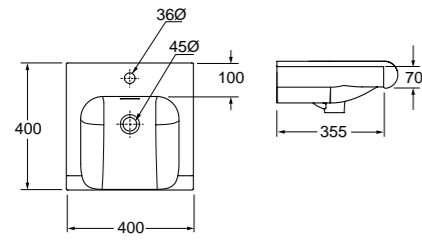

INKA 40 BASIN

CODE

KER3412

One hole semi recessed washbasin 40x40x35,5