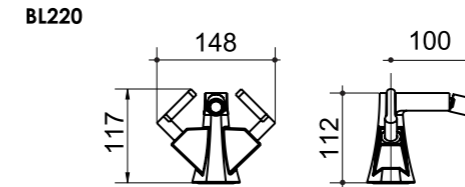

FINISH
CHROME

TAP SET

3 HOLE SPOUT CODE

FINISH
CHROME

1 HOLE BIDET CODE

FINISH
CHROME

ACCESSORIES

3 RAIL HOLDER CODE