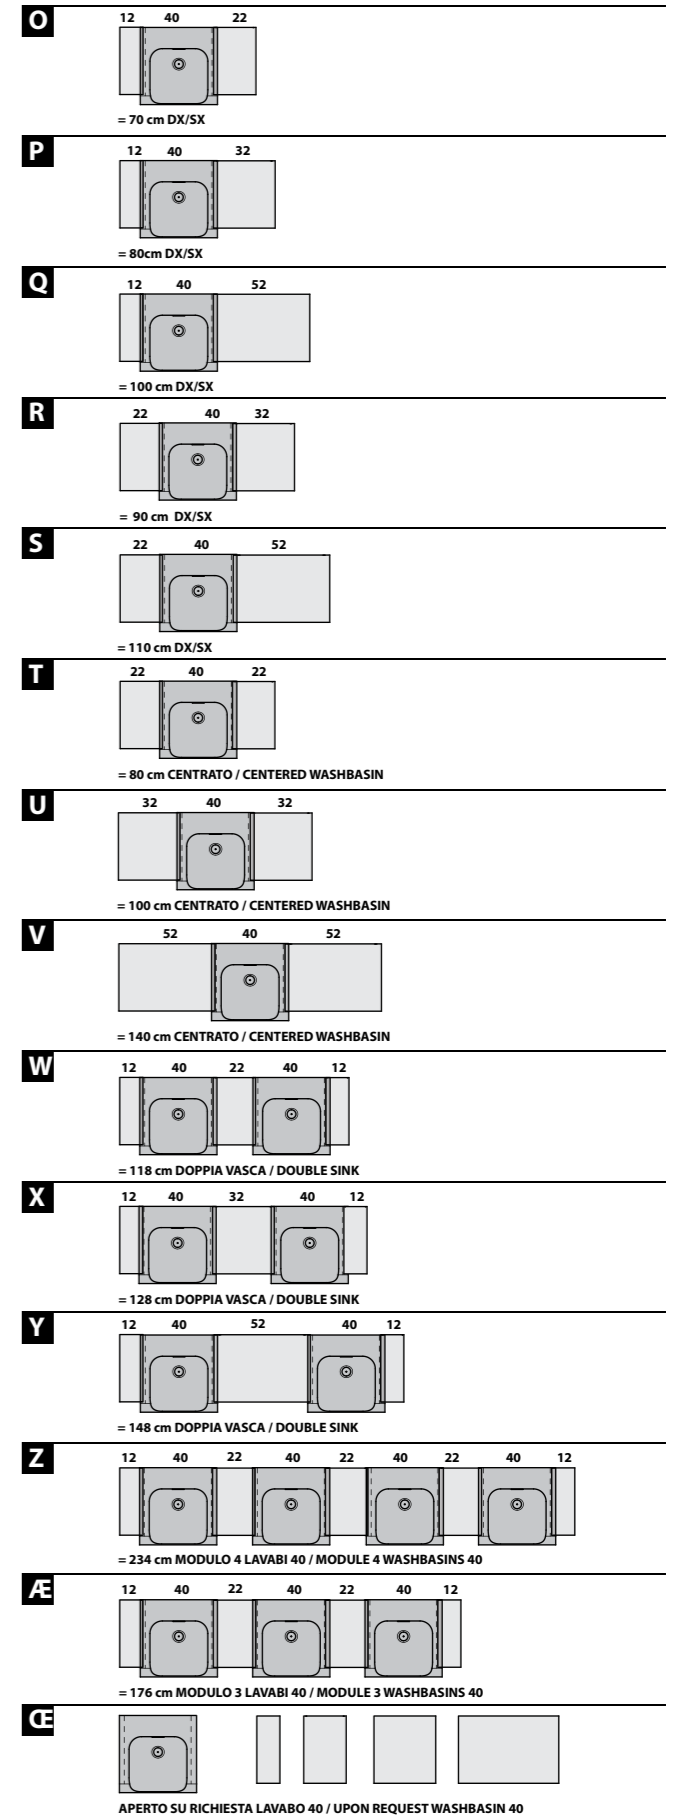

▼ Possibili combinazioni con lavabo 40
Options with washbasin 40