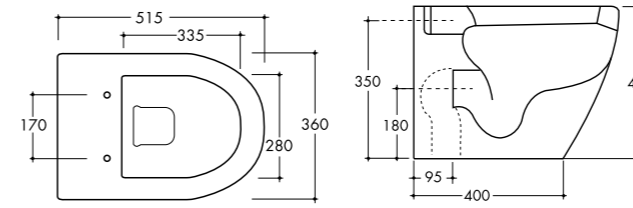

WC

FLOOR MOUNT CODE

FINISH

WHITE CERAMIC
SIZE 51.5X36cm

KER3116

SOFT CLOSE SEAT
STANDARD SEAT

KER3187
KER3189