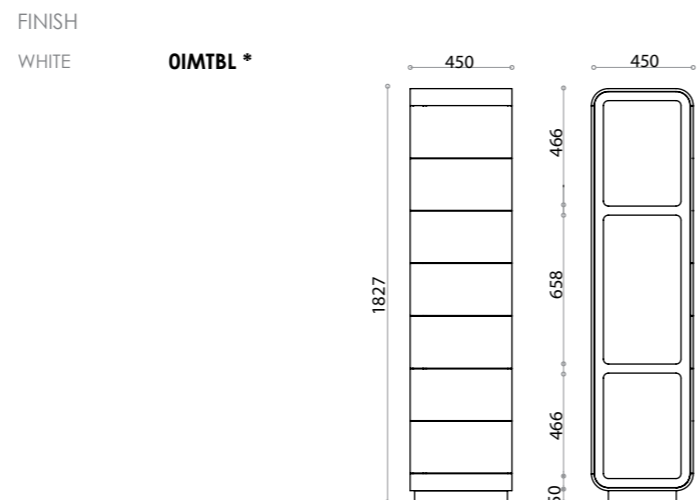

TALL BOY CABINET

FURNITURE CODE