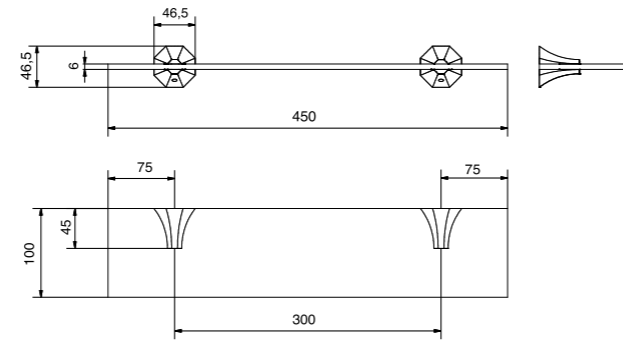

450mm SHELF CODE

FINISH
CHROME/GLASS **BL007**