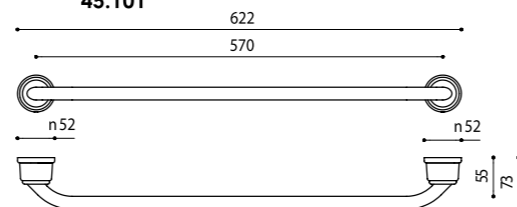

600mm TOWEL RAIL CODE

FINISH

WHITE NAUTILUS **44.101**
BLACK ULYSSIS **45.101**