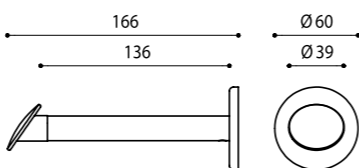

WHITE NAUTILUS **44.121**
BLACK ULYSSIS **45.121**

SPARE ROLL CODE

FINISH

WHITE NAUTILUS **44.133**
BLACK ULYSSIS **45.133**

ROLL HOLDER CODE

FINISH

WHITE NAUTILUS **44.131**
BLACK ULYSSIS **45.131**

600mm TOWEL RAIL CODE