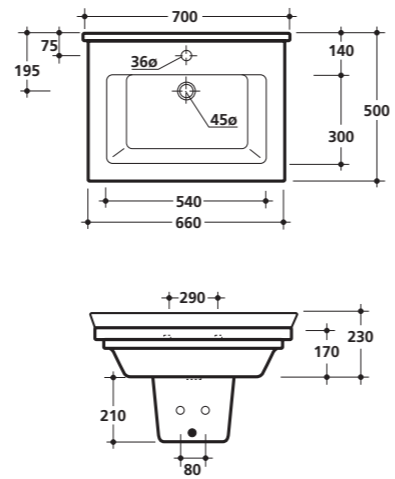

WHITE CERAMIC
SIZE 530X425mm

KER1725

PEDESTAL

WALL MOUNT CODE

FINISH

WHITE CERAMIC
SIZE 700X500mm

KER1740
KER1775

WC