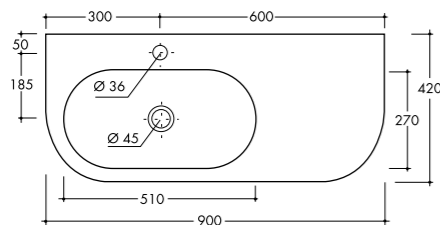

WALL/BENCH CODE

FINISH

WHITE CERAMIC
SIZE 90X42cm

KER3144