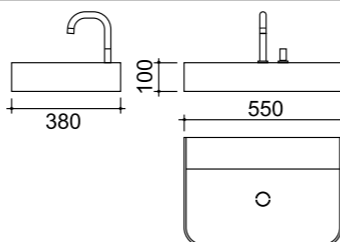

STAINLESS STEEL WASHBASIN

550 CODE

FINISH

SAND BLASTED
WHITE ENAMELLED

AELA55
AELA55BL