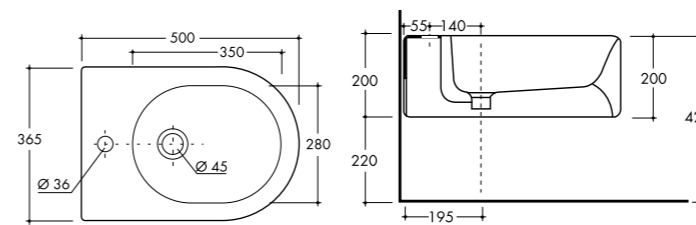

BIDET

WALL HUNG CODE

FINISH

WHITE CERAMIC
SIZE 50X28cm

KER3125