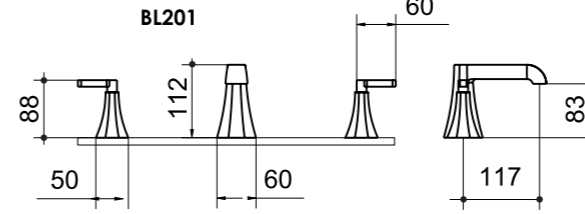

TAP SET

3 HOLE SPOUT CODE

FINISH
CHROME