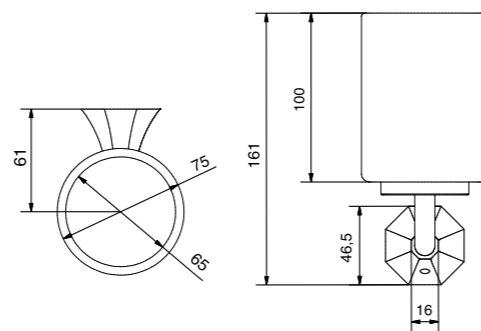

TOOTHBRUSH HOLDER CODE

FINISH
CHROME/CERAMIC **BL009**