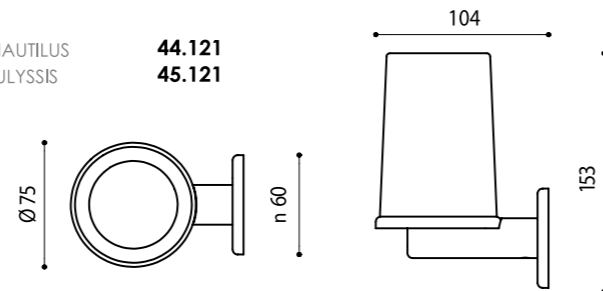

TUMBLER CODE

FINISH

WHITE NAUTILUS **44.121**
BLACK ULYSSIS **45.121**