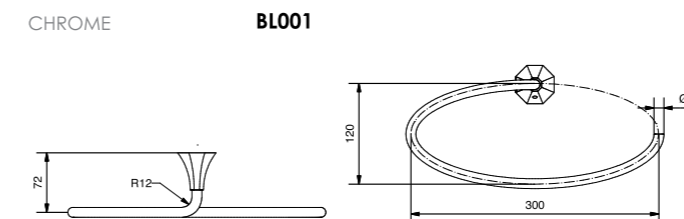

TOWEL RING CODE

FINISH
CHROME