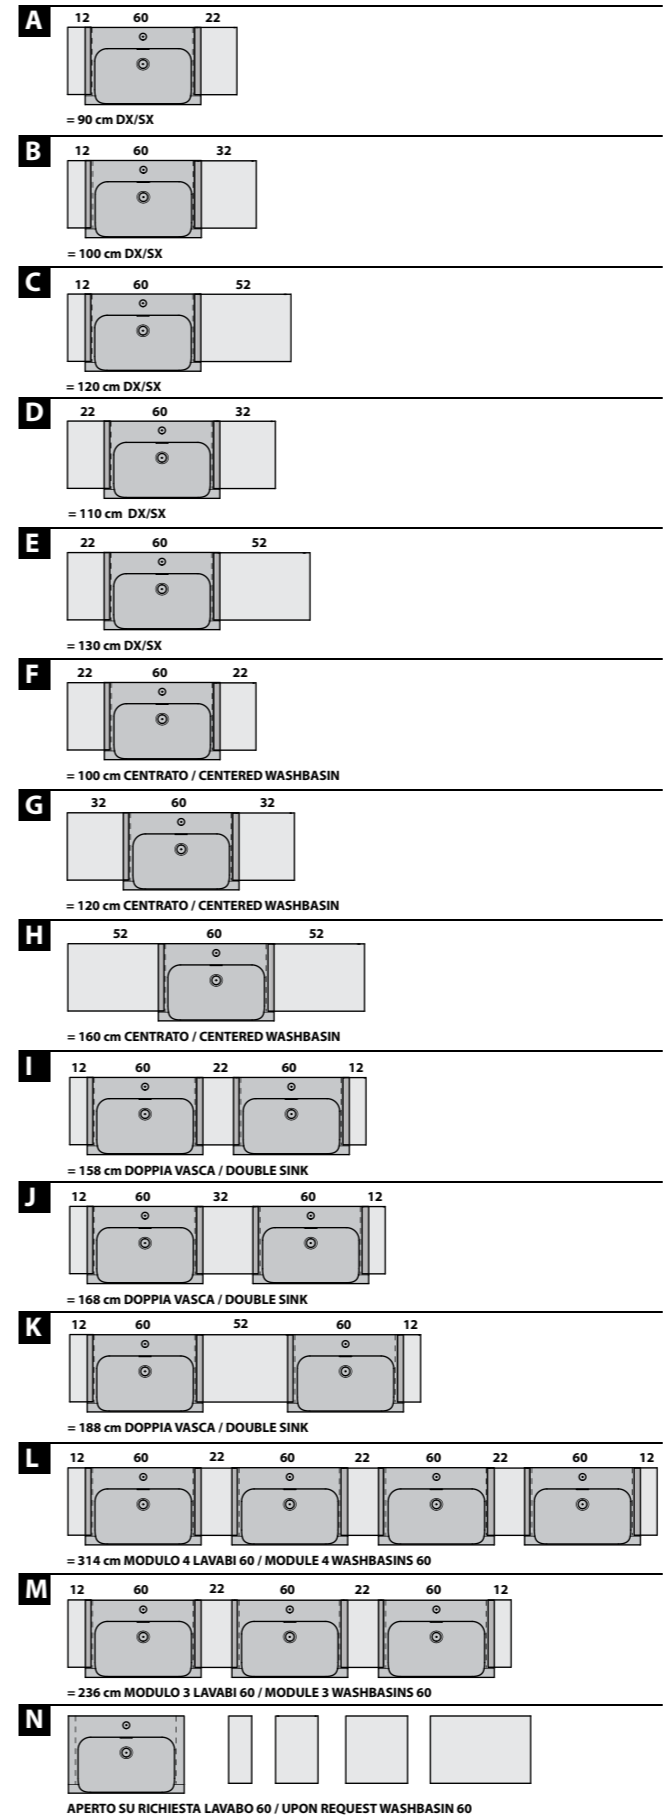

▼ Possibili combinazioni con lavabo 60
Options with washbasin 60