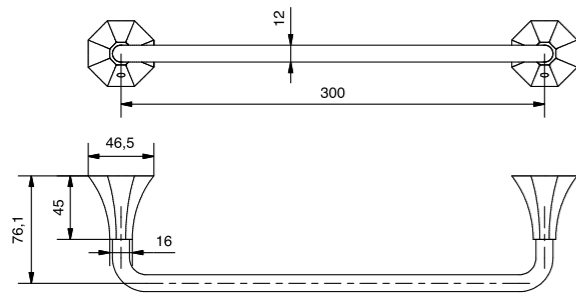

ACCESSORIES

300mm CODE

FINISH
CHROME/GLASS **BL003**