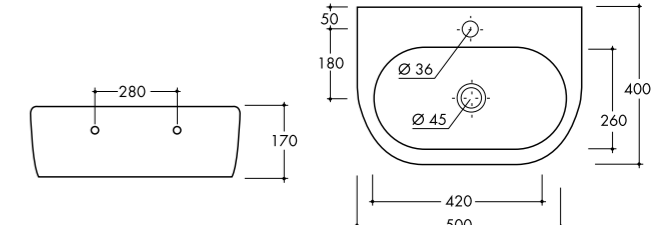

FINISH

WHITE CERAMIC
SIZE 50X28cm

KER3125

WALL/BENCH CODE

FINISH

WHITE CERAMIC
SIZE 50X40cm

KER3141

ALSO AVAILABLE WITH NO TAPHOLE*