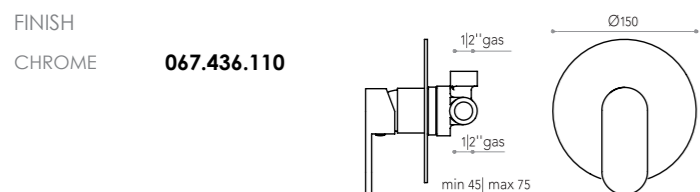

WALL MIXER

SHOWER CODE