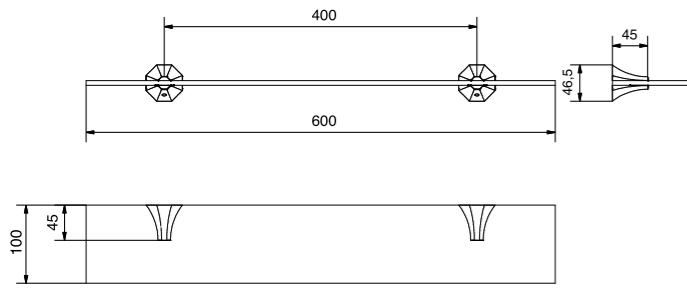

600mm SHELF CODE

FINISH
CHROME/GLASS **BL017**