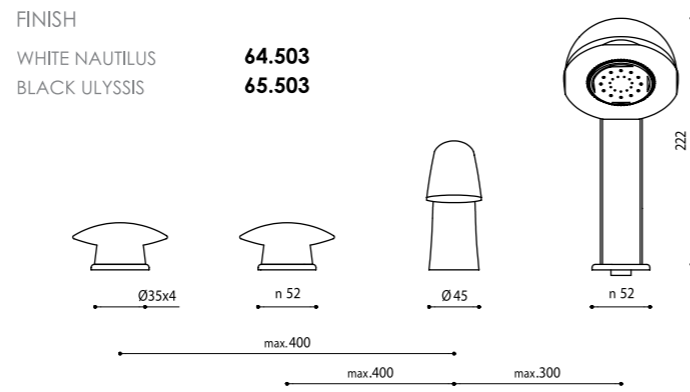

SPA SET CODE