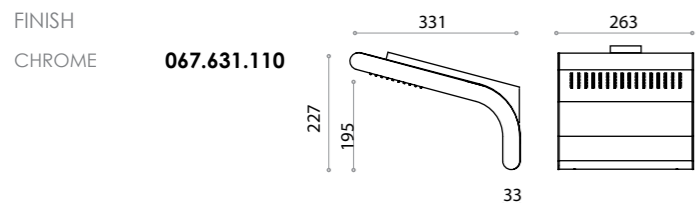

SHOWER HEAD

SHOWER CODE