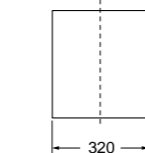

INKA BENCH MODULES

CODE

KER3415

CODE

KER3416

CODE

KER3417

CODE

KER3418

INKA Ceramic counter 12x35,5