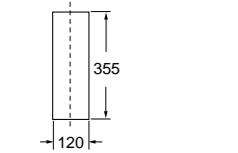

INKA BENCH MODULES

CODE

KER3415

CODE

KER3416

CODE

KER3417

CODE

KER3418