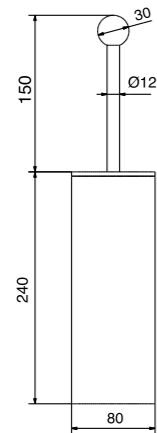

BRUSH CODE

FINISH
CHROME **BL013**