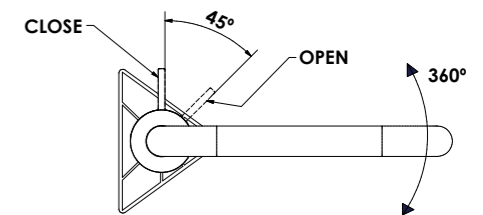

GESTO CODE

FINISH
POLISHED CHROME **GES239**

TAPWARE

TALL BASIN MIXER CODE

WALL SET CODE

WALL MIXER CODE

BASIN SET CODE

LLADRO