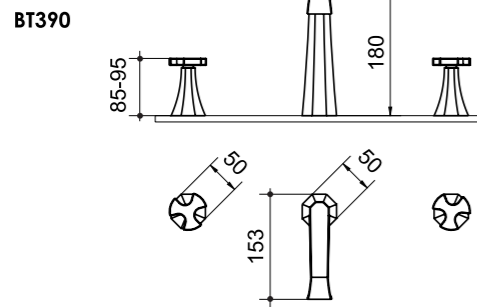

TALL BASIN SET CODE

FINISH
CHROME

TALL BASIN SET CODE

FINISH
CHROME