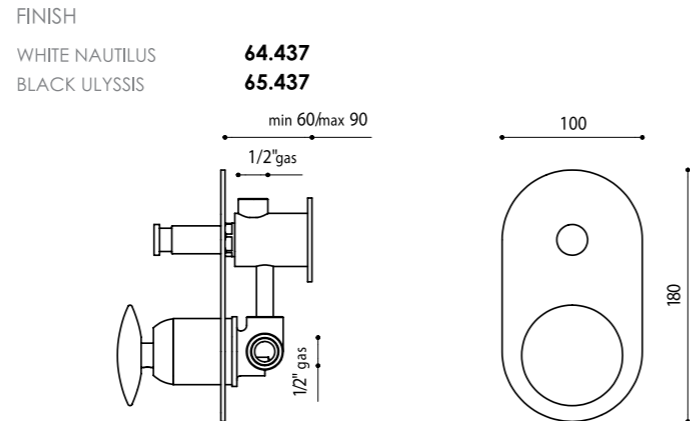

LLADRO

MIXER/DIVERTER CODE