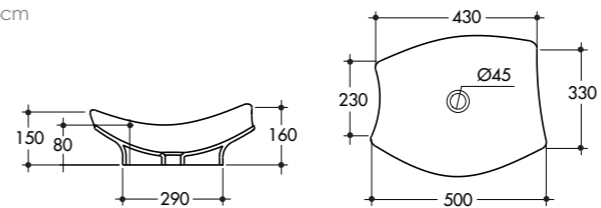

KONG 50 CODE

FINISH

WHITE CERAMIC **SCA8051**
SIZE 50X38cm