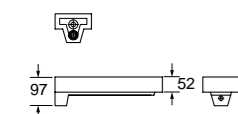

INKA BENCH MODULES

CODE

KER3415

CODE

KER3416

CODE

KER3417

CODE

KER3418

INKA Ceramic counter 12x35,5