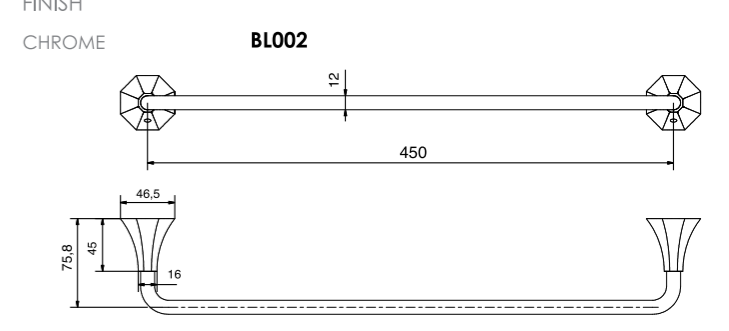

FINISH
CHROME

TOWEL RAIL

600mm CODE

FINISH
CHROME/GLASS

450mm CODE

FINISH
CHROME

ROLL HOLDER CODE

FINISH
CHROME