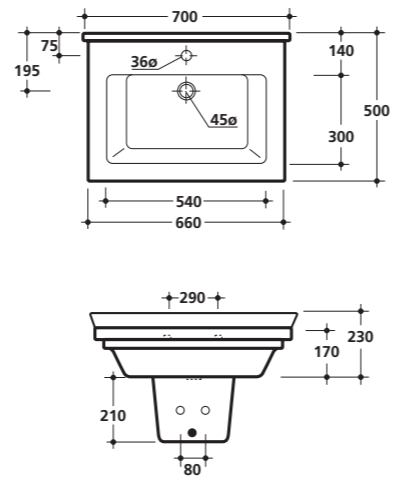

PEDESTAL

WALL MOUNT CODE

FINISH

WHITE CERAMIC
SIZE 700X500mm

KER1740
KER1775