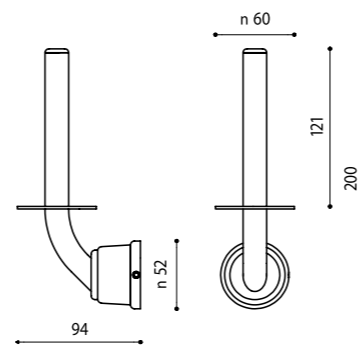

SPARE ROLL CODE

FINISH

WHITE NAUTILUS **44.133**
BLACK ULYSSIS **45.133**