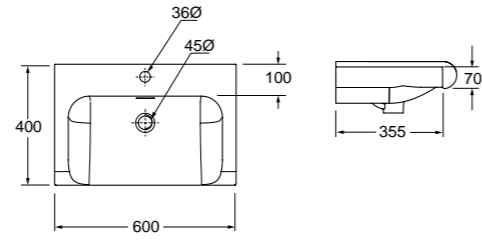

INKA 60 BASIN

CODE

KER3411

One hole semi recessed washbasin 60x40x35,5