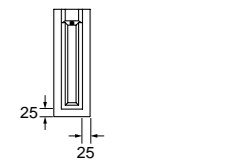

INKA BENCH MODULES

CODE

KER3415

CODE

KER3416

CODE

KER3417

CODE

KER3418