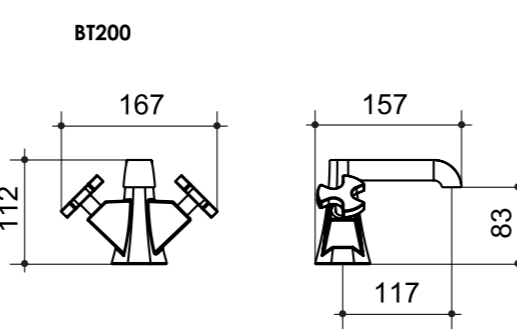

TAP SET

EXTERNAL BATH CODE

FINISH
CHROME

EXTERNAL BATH CODE

FINISH
CHROME

TALL BASIN SET CODE

FINISH
CHROME

TALL BASIN SET CODE

FINISH
CHROME

WTA SET CODE

FINISH
CHROME

BELMONDO

WTA SET CODE

FINISH
CHROME

SPOUT CODE

FINISH
CHROME

BASIN SET CODE

FINISH
CHROME

BASIN MIXER CODE

FINISH
CHROME

1 HOLE BIDET CODE

FINISH
CHROME

TAP SET

3 HOLE SPOUT CODE

FINISH
CHROME

1 HOLE BIDET CODE

FINISH
CHROME

ACCESSORIES

3 RAIL HOLDER CODE

FINISH
CHROME

TOWEL RING CODE

FINISH
CHROME

BELMONDO

BASIN MIXER CODE

FINISH
CHROME

ACCESSORIES

ROBE HOOK CODE

FINISH
CHROME

TOWEL RAIL

600mm CODE

FINISH
CHROME/GLASS

450mm CODE

FINISH
CHROME

ROLL HOLDER CODE

FINISH
CHROME