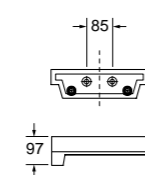

INKA BENCH MODULES

CODE

KER3415

CODE

KER3416

CODE

KER3417

CODE

KER3418

INKA Ceramic counter 12x35,5