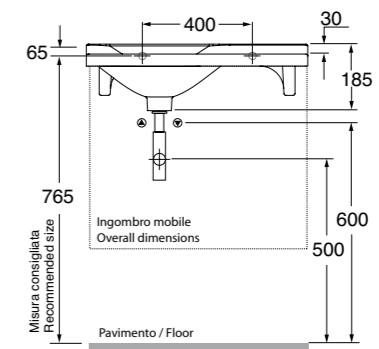

BASIN - BUDDY 60

WALL MOUNT CODE

KER3402