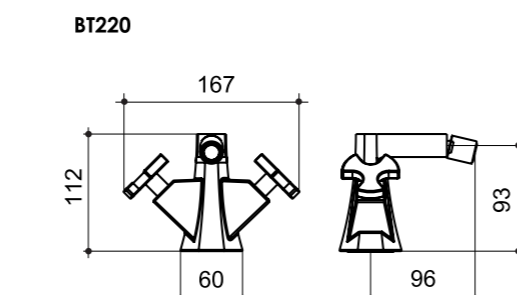

1 HOLE BIDET CODE

FINISH
CHROME