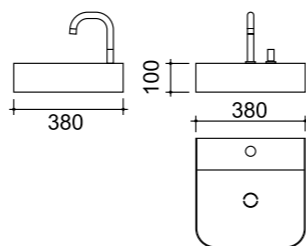

STAINLESS STEEL WASHBASIN

380 CODE

FINISH

SAND BLASTED
WHITE ENAMELLED

AELA38
AELA38BL