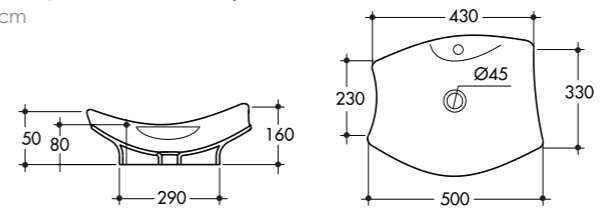

KONG 50R CODE

FINISH

WHITE CERAMIC **SCA8051/R**
SIZE 50X38cm