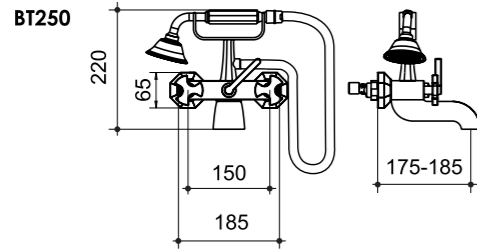

EXTERNAL BATH CODE

FINISH
CHROME