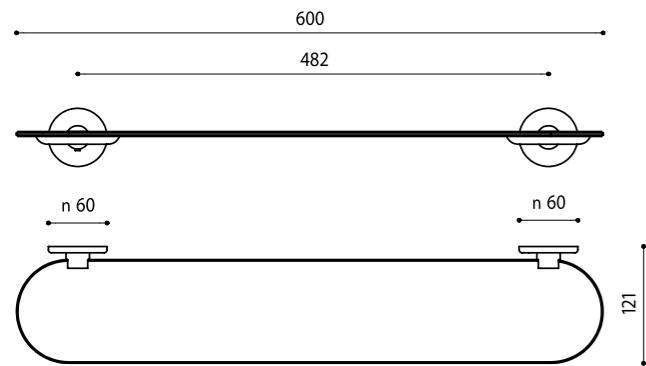

ACCESSORIES

500mm SHELF CODE

FINISH

WHITE NAUTILUS **44.151**
BLACK ULYSSIS **45.151**