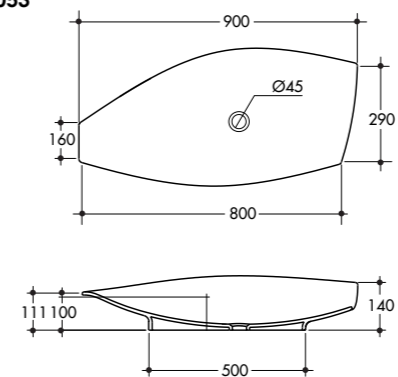

KONG

KONG 90 CODE

FINISH

WHITE CERAMIC **SCA8053**
SIZE 90X42cm