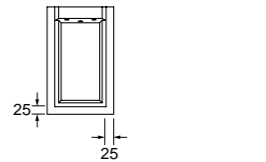

INKA BENCH MODULES

CODE

KER3415

CODE

KER3416

CODE

KER3417

CODE

KER3418