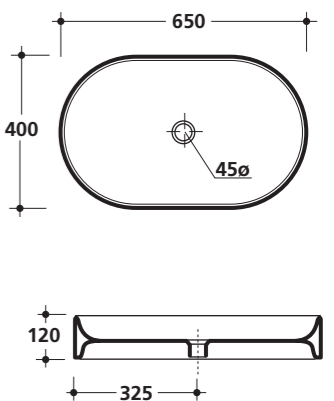

LITTLE

LITTLE 65 CODE

FINISH

WHITE CERAMIC **KER3044**
BENCH MOUNT