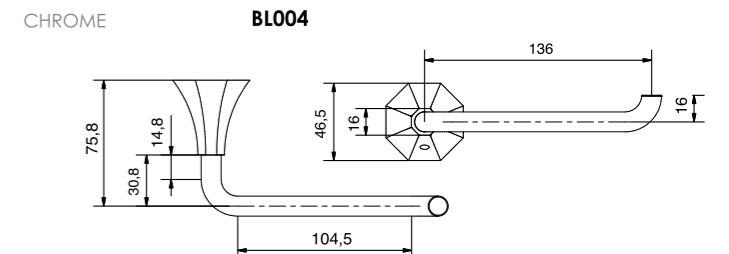

FINISH
CHROME

TOWEL RAIL

600mm CODE

FINISH
CHROME/GLASS

450mm CODE

FINISH
CHROME

ROLL HOLDER CODE

FINISH
CHROME