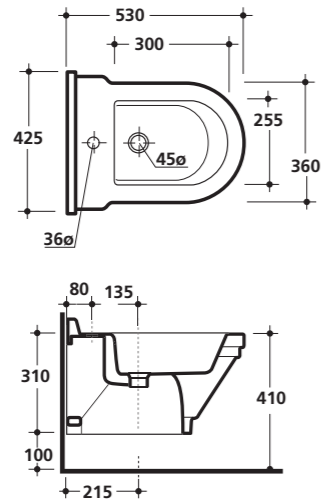

BIDET

WALL HUNG CODE

FINISH

WHITE CERAMIC
SIZE 530X425mm

KER1725