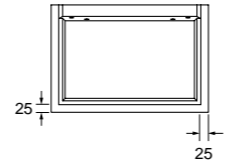

INKA BENCH MODULES

CODE

KER3415

CODE

KER3416

CODE

KER3417

CODE

KER3418