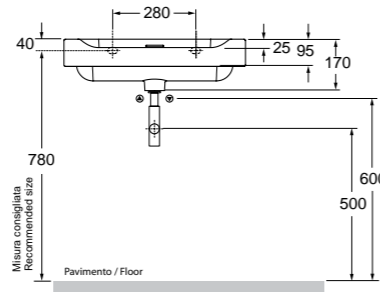

INKA 60 BASIN

CODE

KER3411

One hole semi recessed washbasin 60x40x35,5