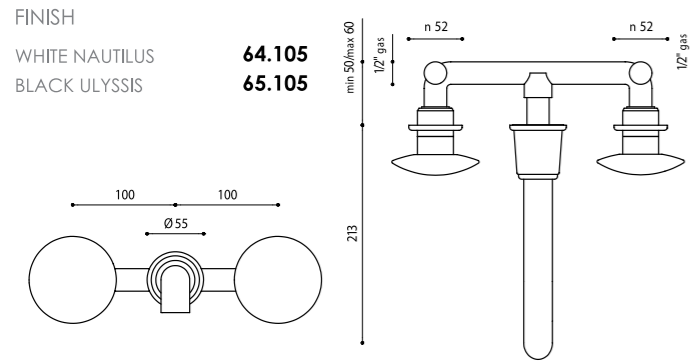

GESTO CODE

FINISH
POLISHED CHROME **GES239**

TAPWARE

TALL BASIN MIXER CODE

WALL SET CODE

WALL MIXER CODE

BASIN SET CODE

LLADRO