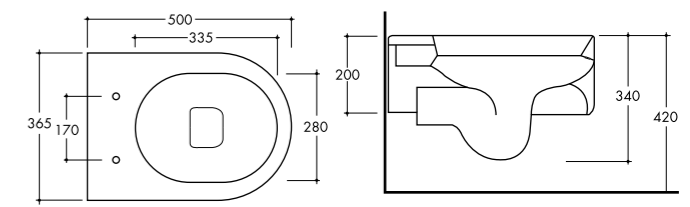

WC

WALL HUNG CODE

FINISH

WHITE CERAMIC
SIZE 50X28cm

KER3115

SOFT CLOSE SEAT
STANDARD SEAT

KER3187
KER3189