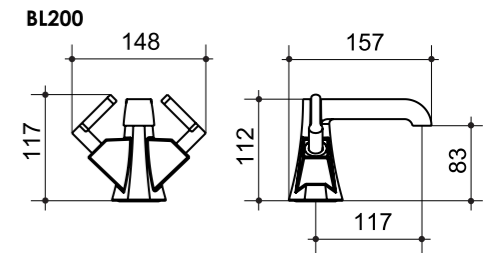

BELMONDO

BASIN MIXER CODE

FINISH
CHROME