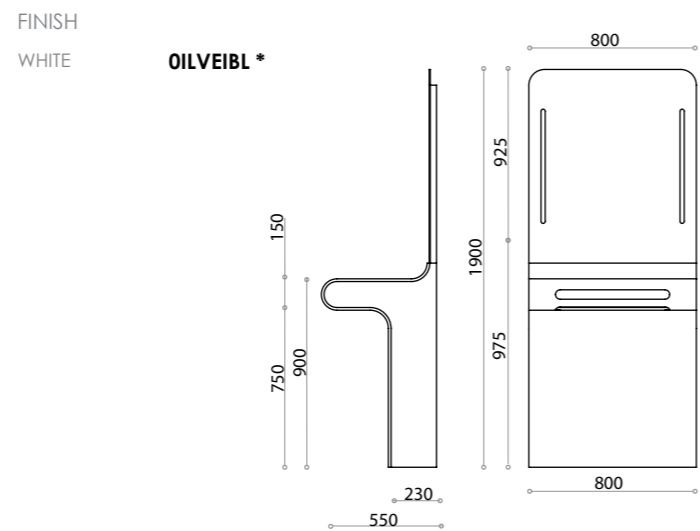

BASIN WITH MIRROR + LIGHTS

FURNITURE CODE