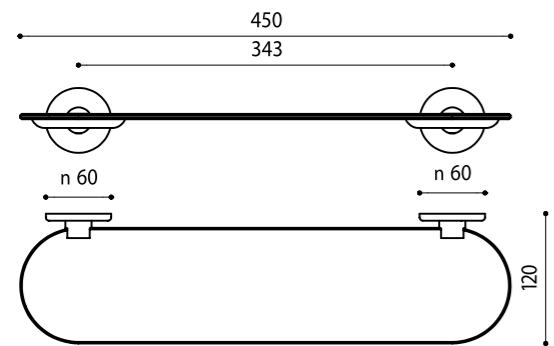

450mm TOWEL RAIL CODE

FINISH

WHITE NAUTILUS **44.104**
BLACK ULYSSIS **45.104**

TOWEL BAR CODE

FINISH

WHITE NAUTILUS **44.107**
BLACK ULYSSIS **45.107**

74 SIGNATURE

LLADRO