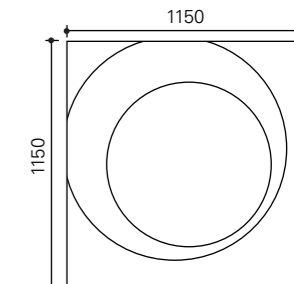

MIRRORS

MIRROR 115

CODE

FINISH

SQUARE MIRROR
W/WHITE SERIGRAPHY

TIE01