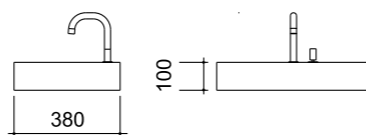

FINISH

SAND BLASTED
WHITE ENAMELLED

AELA55
AELA55BL

CERAMIC WASHBASIN

550 CODE

FINISH

WHITE ENAMELLED

AELC55BL (1 TAPHOLE)
AELC55BL-0TH (NO TAPHOLE)