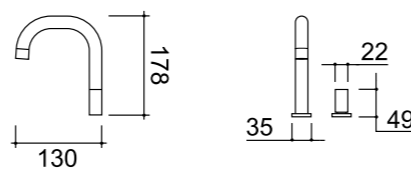

TAP

CODE

FINISH

SATIN CHROME
SHINY CHROME

AEMLCM
AEMLCR