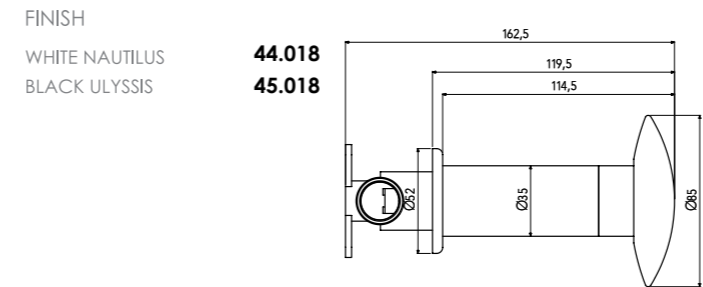

MIXER/DIVERTER CODE

SPA SET CODE

BASIN MIXER CODE

BIDET MIXER CODE

TAPWARE

WALL SET CODE

WALL TAP ASSEMBLY SET

ACCESSORIES