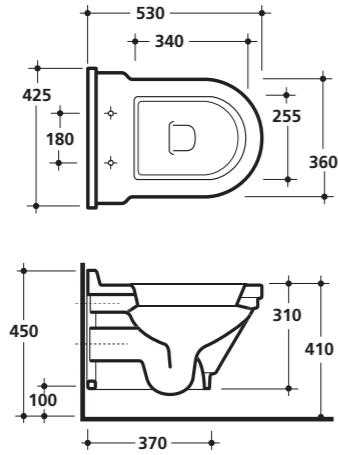

FINISH

WHITE CERAMIC
SIZE 515X360mm

KER1715

BASIN

CODE

FINISH

WHITE CERAMIC
SIZE 700X500mm

KER1740