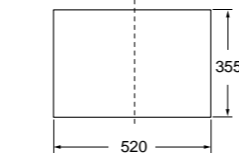

INKA BENCH MODULES

CODE

KER3415

CODE

KER3416

CODE

KER3417

CODE

KER3418