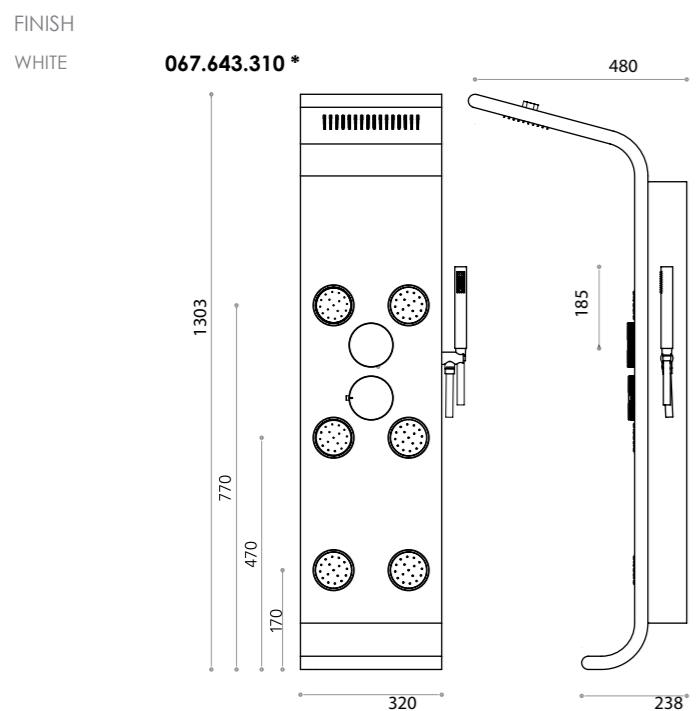

SHOWER COLUMN WITH THERMOSTATIC MIXER

SHOWER CODE