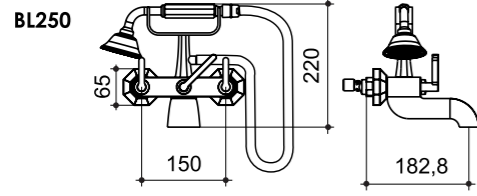

TAP SET

EXTERNAL BATH CODE

FINISH
CHROME