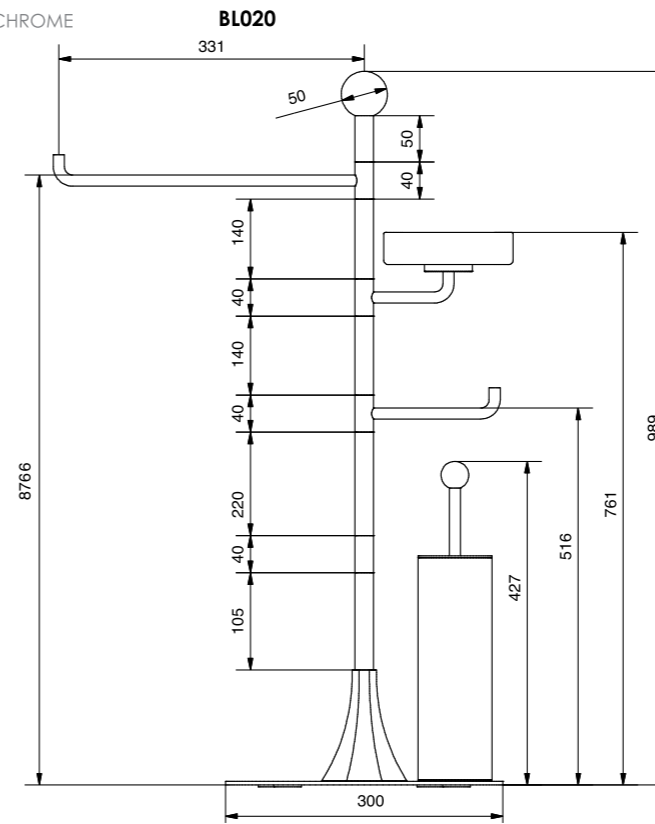

ACCESSORIES

3 RAIL HOLDER CODE

FINISH
CHROME