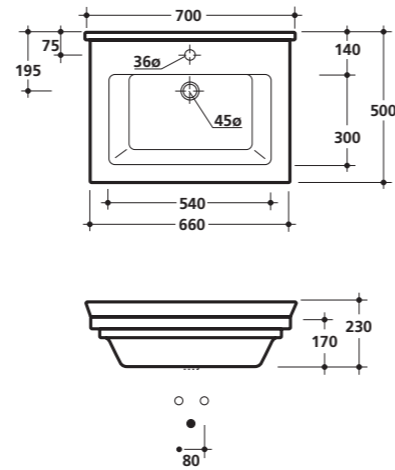

FINISH

WHITE CERAMIC
SIZE 515X360mm

KER1715

BASIN

CODE

FINISH

WHITE CERAMIC
SIZE 700X500mm

KER1740