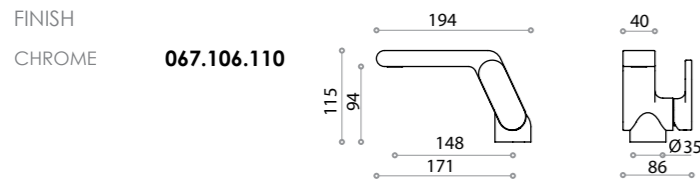

WASHBASINS

SQUARE

CODE

FINISH

WHITE CERAMIC
BLACK CERAMIC
SIZE 39.8X39.8cm

LV-QUCERABL
LV-QUCERANG

BASIN MIXER

BASIN TAP CODE