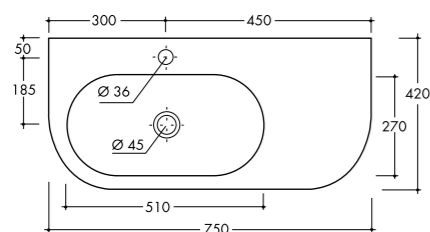

WALL/BENCH CODE

FINISH

WHITE CERAMIC
SIZE 75X42cm

KER3143