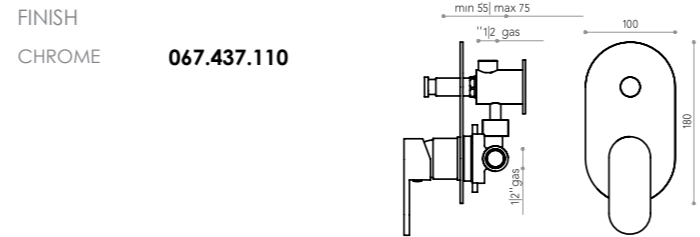

DIVERTOR WALL MIXER

SHOWER CODE