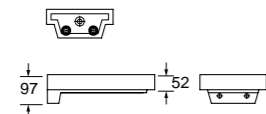

INKA BENCH MODULES

CODE

KER3415

CODE

KER3416

CODE

KER3417

CODE

KER3418