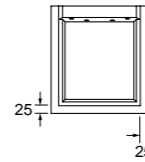

INKA BENCH MODULES

CODE

KER3415

CODE

KER3416

CODE

KER3417

CODE

KER3418

INKA Ceramic counter 12x35,5