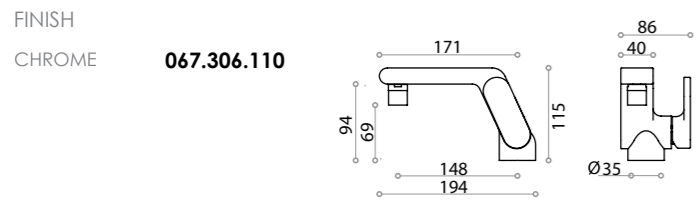

BIDET MIXER

BIDET TAP CODE