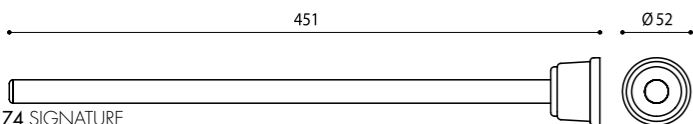

450mm TOWEL RAIL CODE

FINISH

WHITE NAUTILUS **44.104**
BLACK ULYSSIS **45.104**

TOWEL BAR CODE

FINISH

WHITE NAUTILUS **44.107**
BLACK ULYSSIS **45.107**

74 SIGNATURE

LLADRO