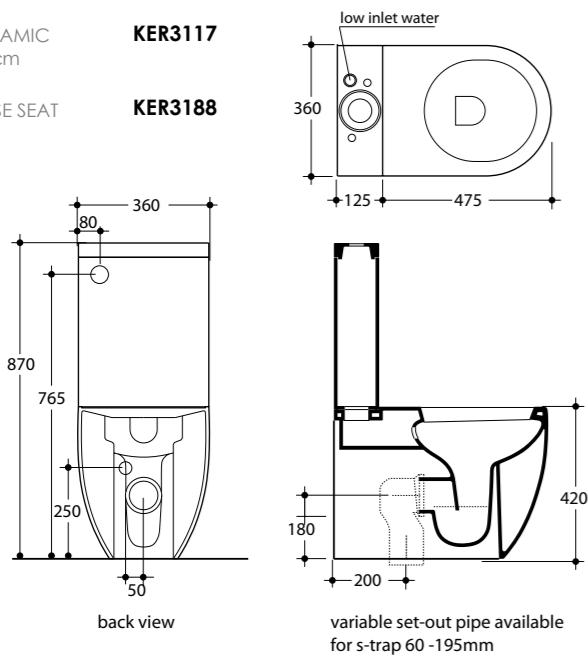

WALL/BENCH CODE

FINISH

WHITE CERAMIC
SIZE 90X42cm

KER3144

ALSO AVAILABLE WITH NO TAPHOLE*

WALL/BENCH CODE

FINISH

WHITE CERAMIC
SIZE 75X42cm

KER3143

ALSO AVAILABLE WITH NO TAPHOLE*

WC SUITE

FLOOR MOUNT CODE

FINISH

WHITE CERAMIC
SIZE 50X28cm

KER3117

SOFT CLOSE SEAT

KER3188

STAINLESS STEEL WASHBASIN

380 CODE

FINISH

SAND BLASTED
WHITE ENAMELLED

AELA38
AELA38BL

STAINLESS STEEL WASHBASIN

550 CODE

FINISH

SAND BLASTED
WHITE ENAMELLED

AELA55
AELA55BL

CERAMIC WASHBASIN

550 CODE

FINISH

WHITE ENAMELLED

AELC55BL (1 TAPHOLE)
AELC55BL-0TH (NO TAPHOLE)

TAP

CODE

FINISH

SATIN CHROME
SHINY CHROME

AEMLCM
AEMLCR

TOPS

TOP 70

CODE

FINISH

WITHOUT MIRROR
GROOVE
VISIBLE SUPPORTS

TILV03BLCR

TOP 115

CODE

FINISH

WITHOUT MIRROR
GROOVE
VISIBLE SUPPORTS

TILV01BLCR

WITH GROOVE

INVISIBLE SUPPORTS

TILV02BLCR