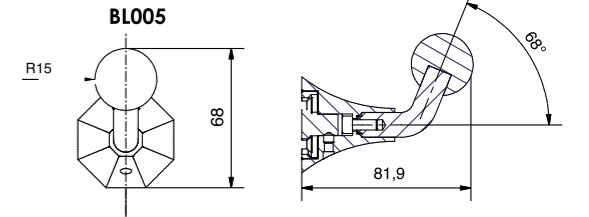

FINISH
CHROME

TOWEL RAIL

600mm CODE

FINISH
CHROME/GLASS

450mm CODE

FINISH
CHROME

ROLL HOLDER CODE

FINISH
CHROME