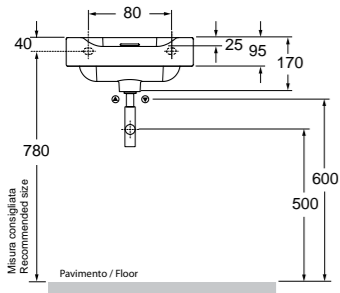

INKA 40 BASIN

CODE

KER3412

One hole semi recessed washbasin 40x40x35,5