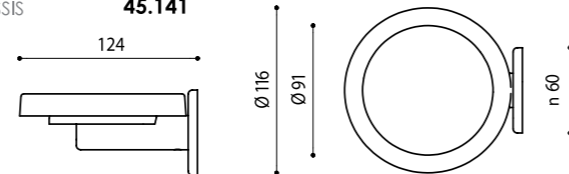

ROBE HOOK CODE

FINISH

WHITE NAUTILUS **44.111**
BLACK ULYSSIS **45.111**

SOAP DISH CODE

FINISH

WHITE NAUTILUS **44.141**
BLACK ULYSSIS **45.141**

TUMBLER CODE

FINISH