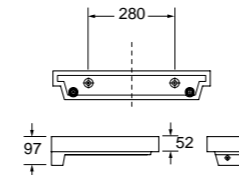

INKA BENCH MODULES

CODE

KER3415

CODE

KER3416

CODE

KER3417

CODE

KER3418