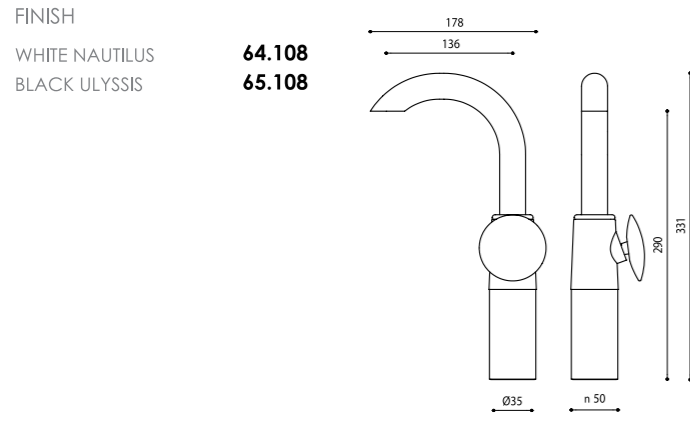

GESTO CODE

FINISH
POLISHED CHROME **GES239**

TAPWARE

TALL BASIN MIXER CODE

WALL SET CODE

WALL MIXER CODE

BASIN SET CODE

LLADRO