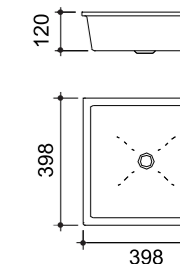

WASHBASINS

SQUARE

CODE

FINISH

WHITE CERAMIC
BLACK CERAMIC
SIZE 39.8X39.8cm

LV-QUCERABL
LV-QUCERANG

BASIN MIXER

BASIN TAP CODE