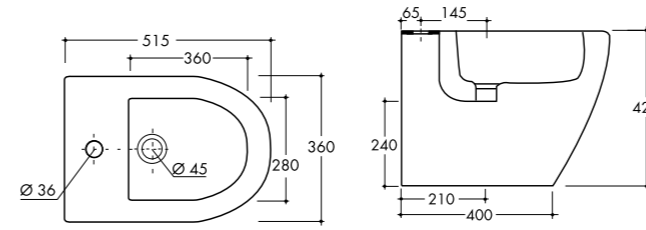

BIDET

FLO

FLOOR MOUNT CODE

FINISH

WHITE CERAMIC
SIZE 51.5X36cm

ART3120