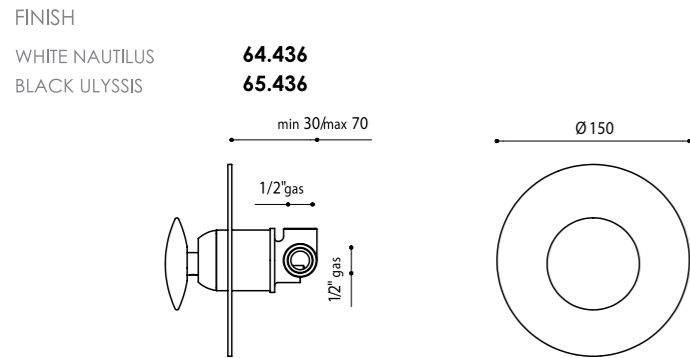

GESTO CODE

FINISH
POLISHED CHROME **GES239**

TAPWARE

TALL BASIN MIXER CODE

WALL SET CODE

WALL MIXER CODE

BASIN SET CODE

LLADRO