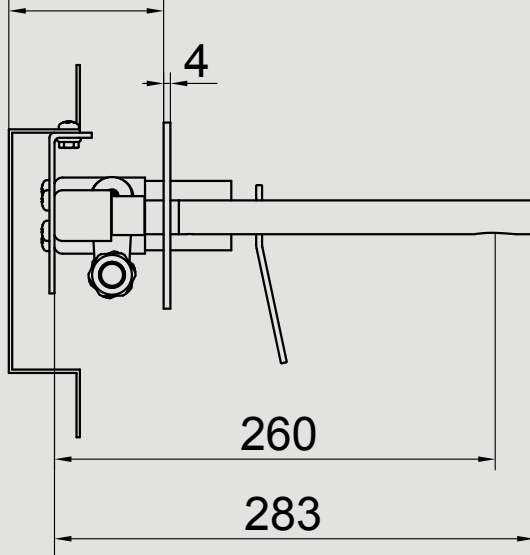

min 65 mm
max 90 mm

Wall Mixer & Spout
Code: WA206