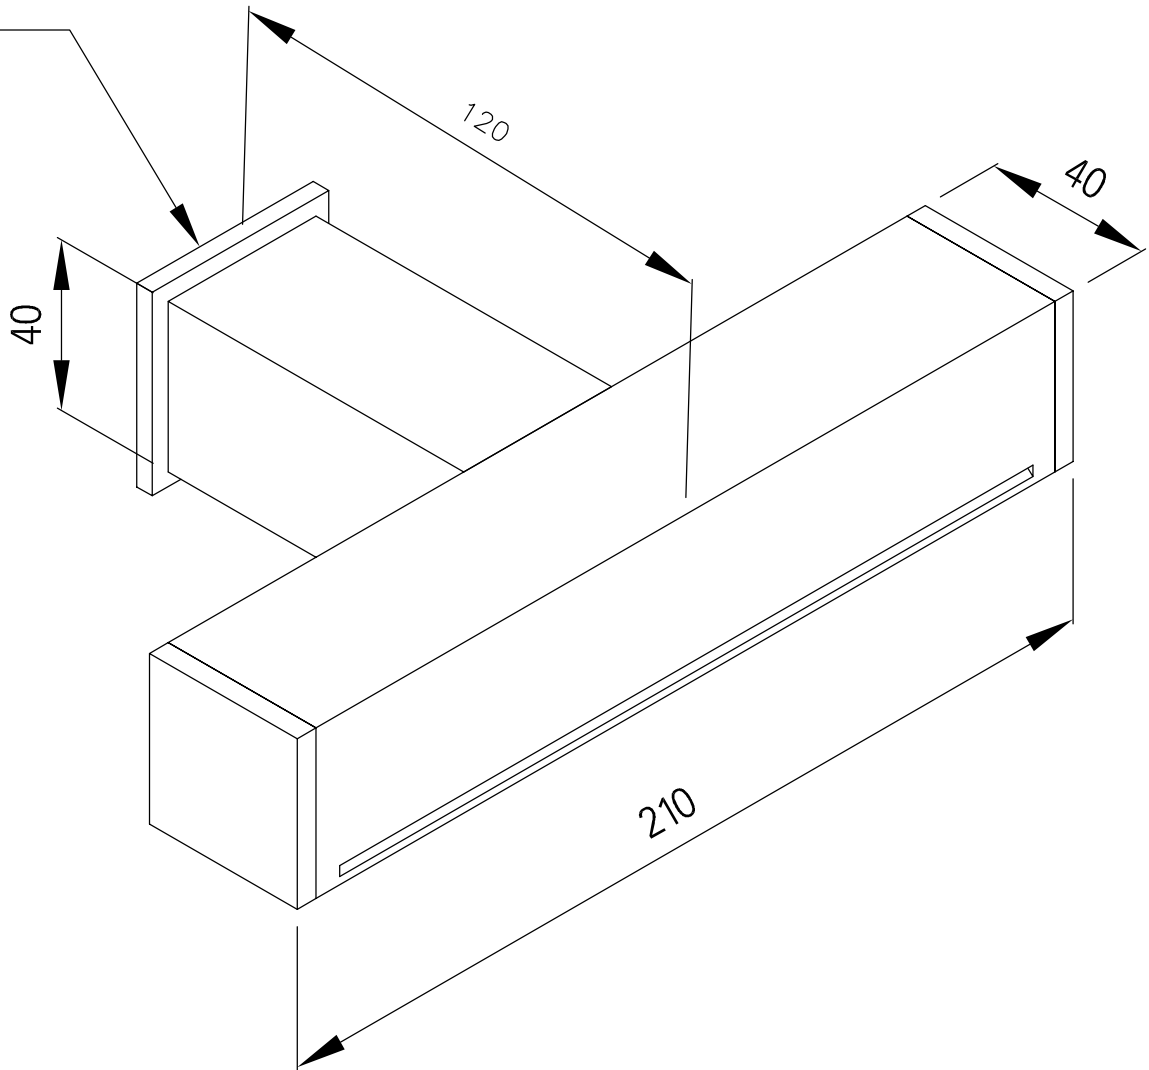

1/2" gas  
macho

**Wall Spout / Shower Head**

Wall mounted waterfall

39.610.110