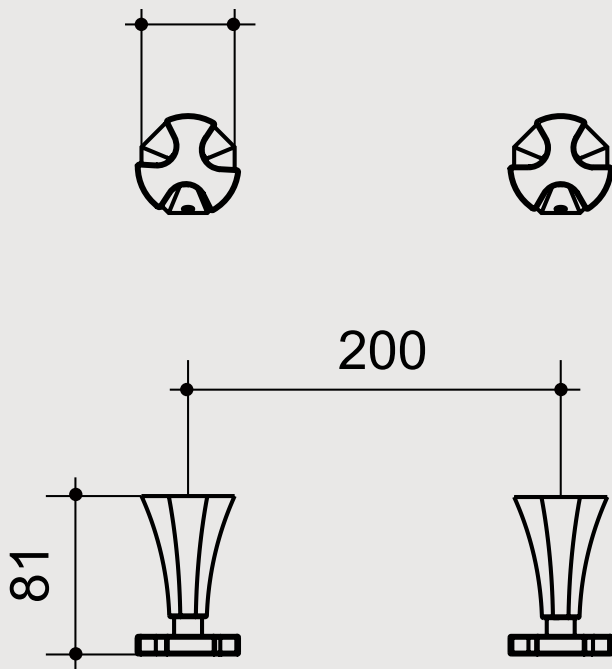

BL320 - Spout

BT206 - Wall Top Assy Set

Wall Top Assy + Spout
BL320-BT206