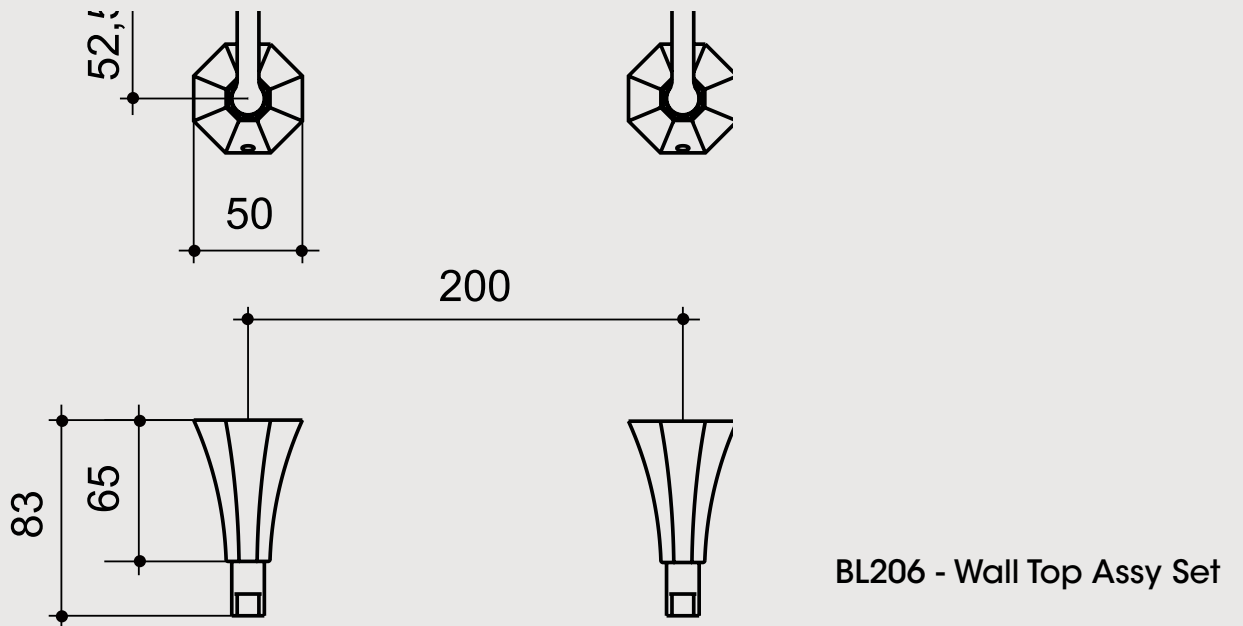

BL320 - Spout

BL206 - Wall Top Assy Set

Wall Top Assy + Spout
BL320-BL206