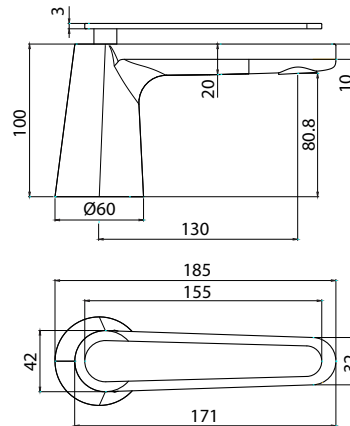

paco jaanson

ATLANTA

Basin Mixer - Polished Chrome
Product Code: ALS-ATBCP

Dimensions

60mm (w) x 185mm (d) x 113mm (h)

DESCRIPTION

John Gulbenkoglou designs products as well as traveling the world identifying trends in form and function in design and architecture and more specifically for the bathroom. He has the thankless task of liaising with international product designers in order to adapt new products to the needs of the Australian market conditions.