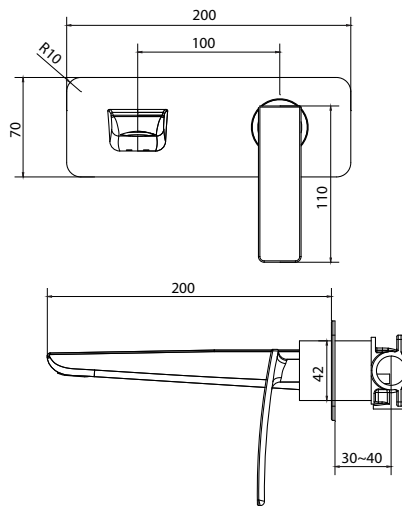

paco jaansōn

PERLA

Wall Mixer with Spout 200mm - Polished Chrome / White Plate
Product Code: ALS-PEW&S20W

Dimensions

70mm (w) x 52mm (d) x 200mm (h)

DESCRIPTION

John Gulbenkoglou designs products as well as traveling the world identifying trends in form and function in design and architecture and more specifically for the bathroom. He has the thankless task of liaising with international product designers in order to adapt new products to the needs of the Australian market conditions.